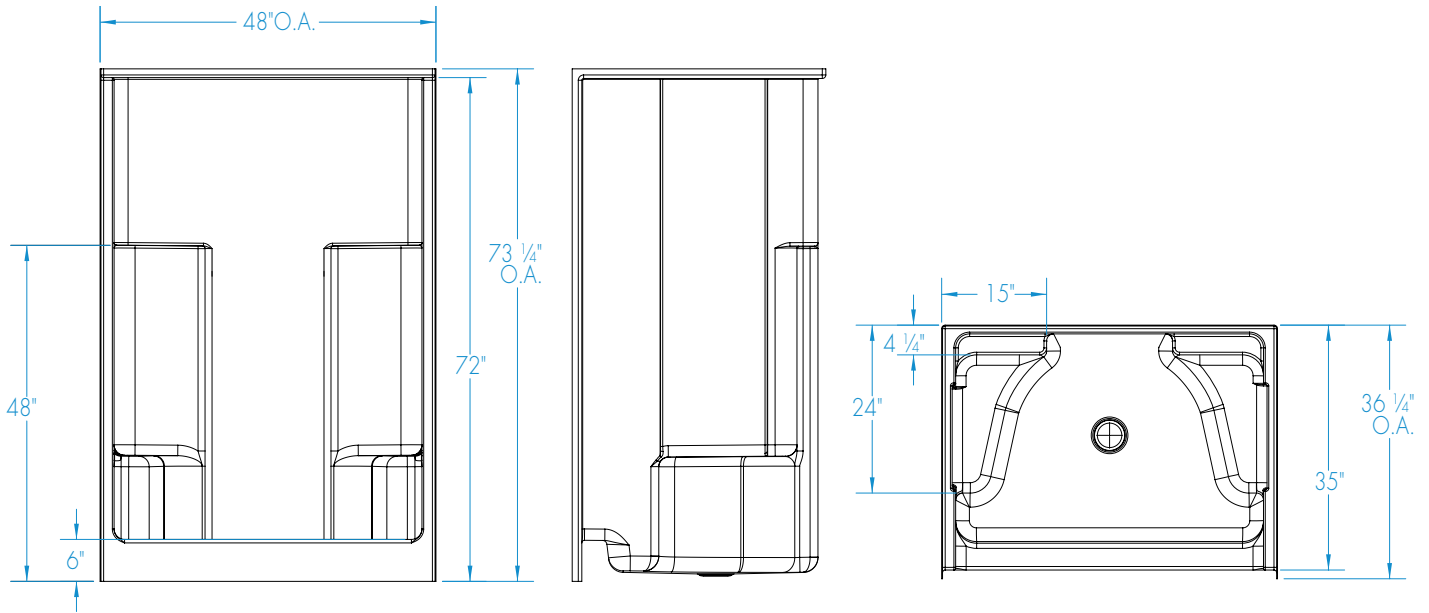

1483SG – EVERYDAY SHOWERS

48 x 35 x 72 inches

FEATURES

- Shower stall
- Smooth wall finish
- Molded seats (2)
- Molded toiletry shelves
- Slip-resistant textured bottom
- Center drain
- AcrylX™ applied acrylic surface
- Lifetime limited warranty

COLOR OPTIONS

Stock	Upgraded	Premium
White	Almond Linen/Biscuit Bone	Black Mexican Sand Sand Bar Sterling Silver

1483SG

48 x 35 x 72 inches

FEATURES lbs Dimensional Tolerance $\pm \frac{3}{16}$ ". Dimensions needed for site preparation should be measured from the unit. Aquatic assumes no responsibility for preparatory work.

Model #	Material	Wall Finish	Pieces	Drain	Seat	Net Wt.	Pkg. Wt.
Shower #1483SG	AcrylXTM	Smooth	1	Center	2 seats	109	114

DIMENSIONS

Specifications	inches
Width: Overall / Net	48
Depth: Overall / Net	36 1/4 / 35
Height: Overall / Net	73 1/4 / 72
Enclosure Opening	43 3/4
Skirt Height	6
Drain Rough-In (from Back Wall)	15 3/4
Drain Rough-In (from Side Wall)	24
Drain: Diameter / Clearance	3 1/4 / 3/4

FRAMING DIMENSIONS inches

Type	D Depth	W Width	H Height	A	B	C
Alcove	36 1/4	48 1/8	-	Box Out	24	15 3/4