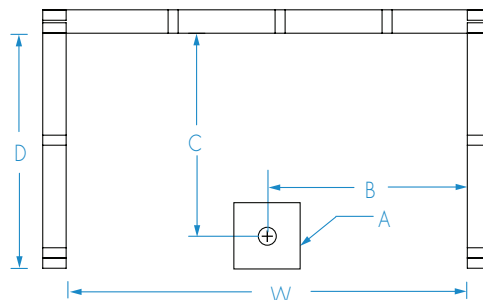

16036BFSBTTR

With Seat

Interior: 60 x 36 x 76 ¾

Exterior: 66 x 38 ⅛ x 78 ¾

inches

FEATURES

Dimensional Tolerance $\pm \frac{3}{8}$ ". Dimensions needed for site preparation should be measured from the unit. Manufacturer assumes no responsibility for preparatory work.

Type and Model #	Material	Wall Finish	Pieces	Drain	Dam/Skirt Height	Net Wt. lbs	Pkg. Wt. lbs
Shower 16036BFSBTTR	AcrylX™	Smooth tile	1	Center Front	½" skirt ½" beveled threshold	200	210

DIMENSIONS

Specifications	inches
Width: Ext. / Int.	66 / 60
Depth: Ext. / Int.	38 ⅛ / 36
Height: Ext. / Int.	78 ¾ / 76 ¾
Enclosure Opening:	60
Skirt Height:	½
Drain Rough-In (from Back Wall)	32 ⅝
Drain Rough-In (from Side Wall)	31 ⅞

FRAMING DIMENSIONS inches

Type	D Depth	W Width	H Height	A	B	C
Alcove	36	62 ¼	-	Box Out	31 ⅞	32 ⅝

Aquatic products may be specified as Lasco Bathware.