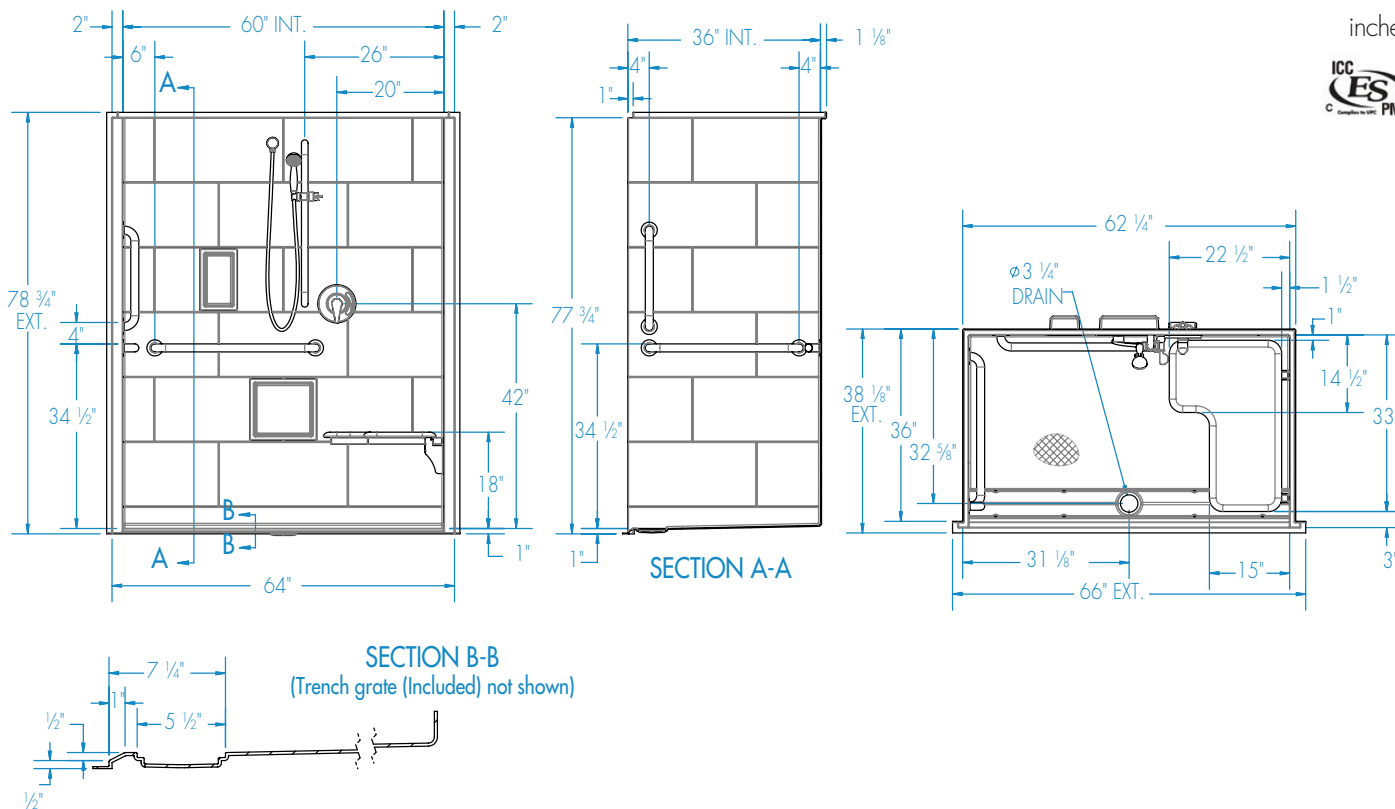

16036BFSBTTR – ACCESSIBLE SHOWERS

With Seat

Interior: 60 x 36 x 76 ¾

Exterior: 66 x 38 ⅛ x 78 ¾

inches

The 16036BFSBTTR roll-in shower features innovative installation design, including an engineered leveled base and improved front threshold with molded integral linear trench drain. A true time and money saver, our pre-leveled base lets you install directly on a **level** floor. And its front threshold is engineered to keep a constant level with the innovative nailing flange.

16036BFSBTTR

With Seat

Interior: 60 x 36 x 76 ¾

Exterior: 66 x 38 ⅛ x 78 ¾

inches

FEATURES

Dimensional Tolerance $\pm \frac{3}{8}$ ". Dimensions needed for site preparation should be measured from the unit. Manufacturer assumes no responsibility for preparatory work.

Type and Model #	Material	Wall Finish	Pieces	Drain	Dam/Skirt Height	Net Wt. lbs	Pkg. Wt. lbs
Shower 16036BFSBTTR	AcrylX™	Smooth tile	1	Center Front	½" skirt ½" beveled threshold	200	210

DIMENSIONS

Specifications	inches
Width: Ext. / Int.	66 / 60
Depth: Ext. / Int.	38 ⅛ / 36
Height: Ext. / Int.	78 ¾ / 76 ¾
Enclosure Opening:	60
Skirt Height:	½
Drain Rough-In (from Back Wall)	32 ⅝
Drain Rough-In (from Side Wall)	31 ⅞

FRAMING DIMENSIONS inches

Type	D Depth	W Width	H Height	A	B	C
Alcove	36	62 ¼	-	Box Out	31 ⅞	32 ⅝

Aquatic products may be specified as Lasco Bathware.