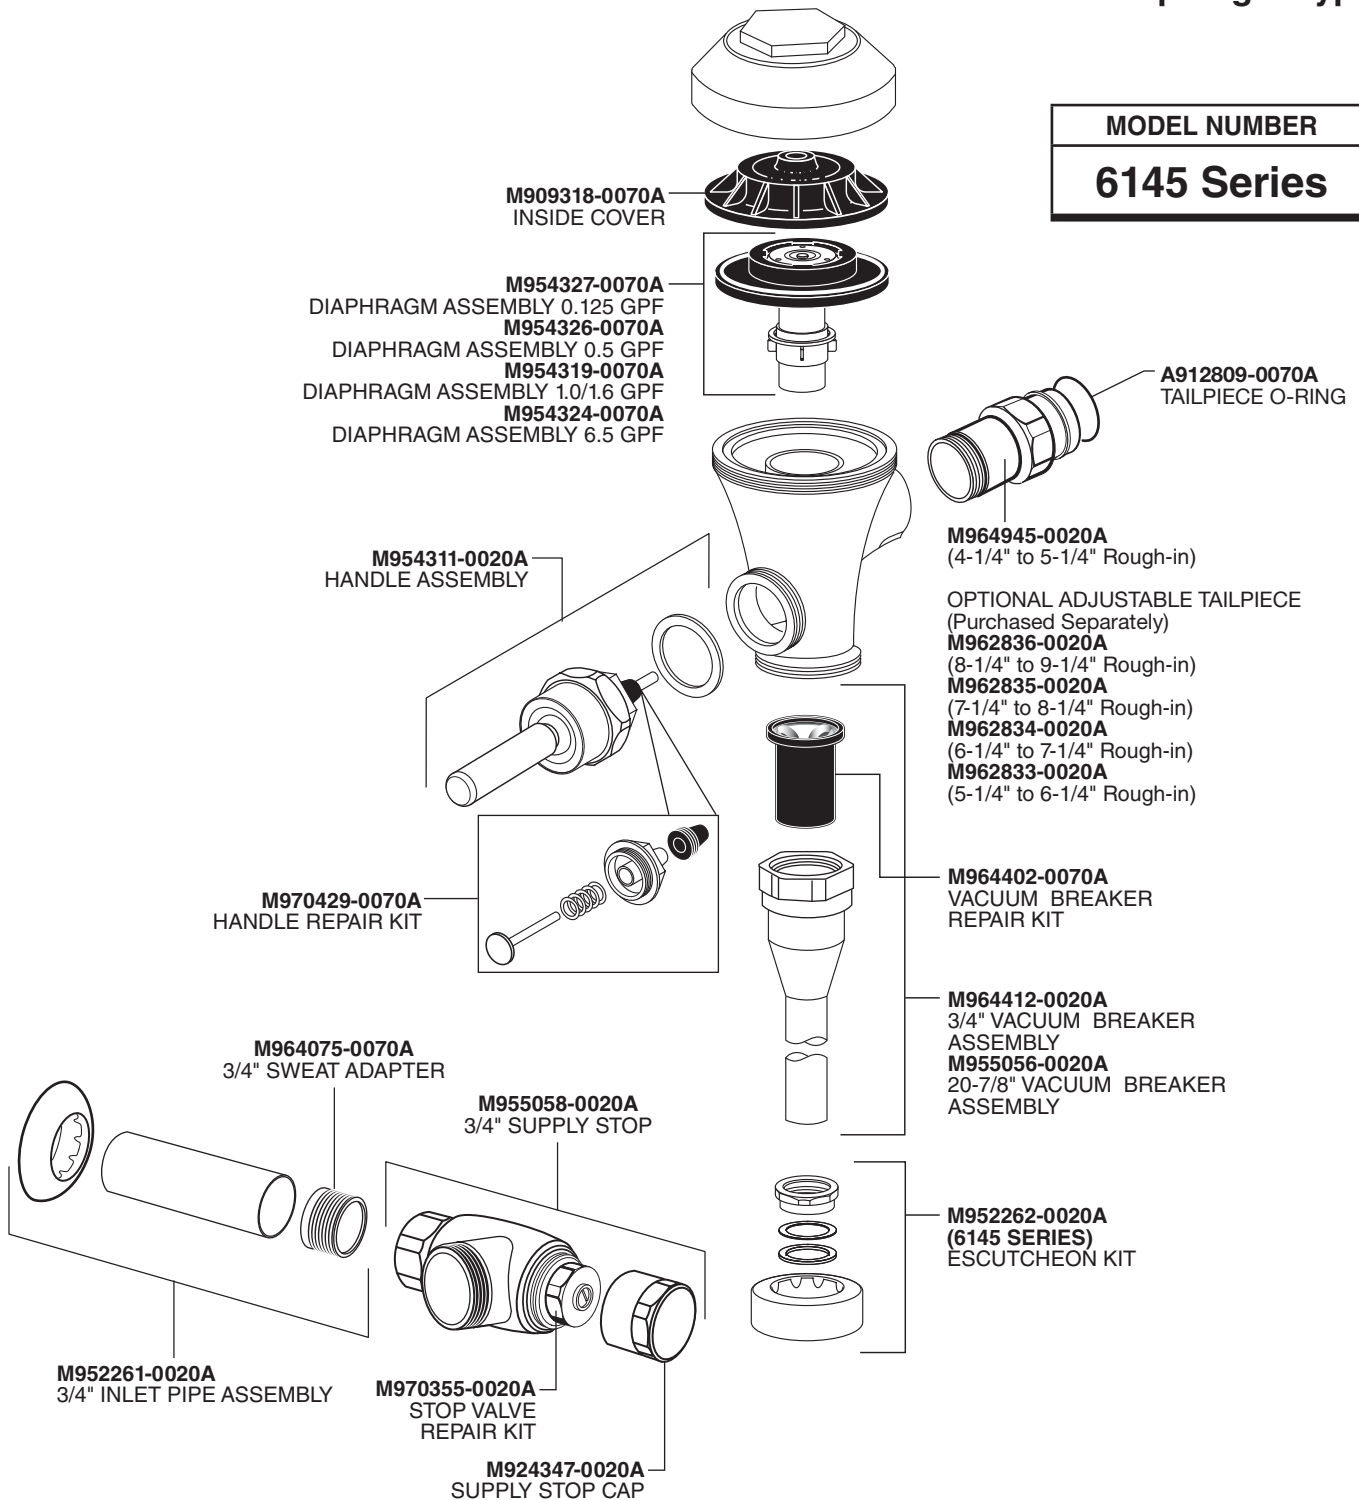

American Standard

Ultima™ Manual Flush Valve

Diaphragm-Type

MODEL NUMBER

6145 Series

HOT LINE FOR HELP
For toll-free information and answers to your questions, call:
(844) CRT-TEAM / (844) 278-8326
Weekdays 8:00 a.m. to 6:00 p.m. EST
IN MEXICO 01-800-839-1200
IN CANADA 1-800-387-0369 (TORONTO 1-905-306-1093)
Weekdays 8:00 a.m. to 7:00 p.m. EST

Product names listed herein are trademarks of AS America, Inc. ©2019

To learn more about American Standard Selectronic® Products visit our website at:
www.americanstandard-us.com or e-mail us at: CRTTEAM@lixilamericas.com

PART OF **LIXIL**