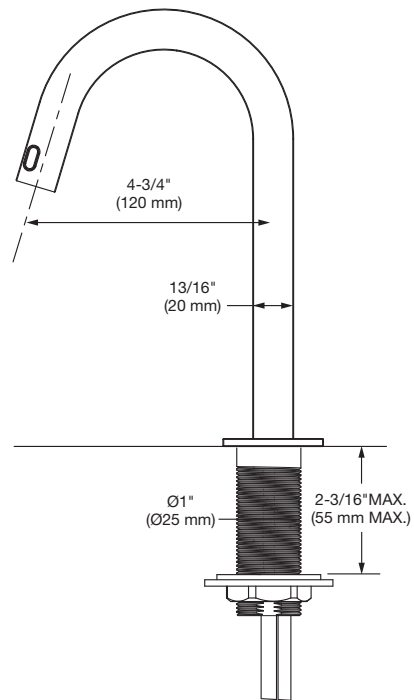

MODEL NUMBER:

- 7762.112 Integral Faucet / Soap Dispenser, Battery Powered**
 - Includes 4 D-sized alkaline batteries
- 776B.112 Integral Faucet / Soap Dispenser, Base Model**
 - Selectronic AC power kit must be purchased separately

OPTIONAL 4" Deck Plate

- 7353.101P 4" brass deck plate**
(6-5/16" x 2-1/2" x 3/8")

PRODUCT FEATURES:

- Touchless Operation limits the spread of germs for a safer restroom
- Stylish single spout separately dispenses soap and water for a hygienic hand wash
- Easily adjustable sensor range
- Dispenses universal bulk foam soap. Eliminates the need for expensive proprietary soap
- Includes 1,800 ml soap bottle with quick disconnect
- Recommended Soap
 - Ecolab®, GoJo®, Cleaning Revolution® or other foam soap with viscosity between 1 - 20 cps
- Base Model: Option of Plug-In (PK00.PAC) or Hard-Wired AC (PK00.HAC) power kit (sold separately)
- Deck-mount design with brass spout
- Waterproof electronics
- Portion Control: 4 options to the amount of soap dispensed per activation
 - Maximum of 1,800 portions per 1.8L bottle
- Initialization Mode: Simplifies start-up by pumping soap through system
- Finishes: Polished Chrome (002)

PART OF **LIXIL**

SUGGESTED SPECIFICATION

This touchless integral faucet / soap dispenser shall be sensor-operated to limit the spread of germs. Features brass spout with easily cleanable rubber nozzle and waterproof pump. Adjustable portion control knob allows for 4 options to control the amount of soap dispensed per activation. Soap Dispenser shall be American Standard Model # 776_112.002.