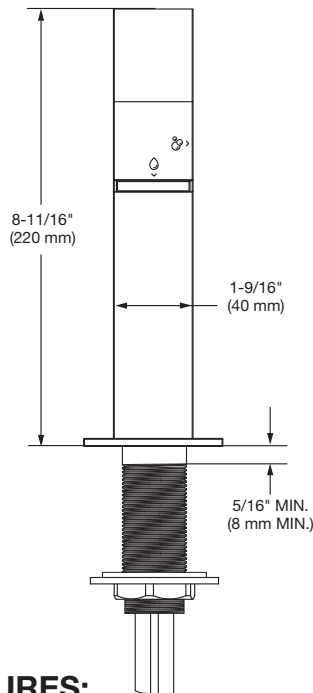

MODEL NUMBER:

- 7762.112 Integral Faucet / Soap Dispenser, Battery Powered**
 - Includes 4 D-sized alkaline batteries
- 776B.112 Integral Faucet / Soap Dispenser, Base Model**
 - Selectronic AC power kit must be purchased separately

OPTIONAL 4" Deck Plate

- 7353.101P 4" brass deck plate**
(6-5/16" x 2-1/2" x 3/8")

PRODUCT FEATURES:

- Touchless Operation limits the spread of germs for a safer restroom
- Stylish single spout separately dispenses soap and water for a hygienic hand wash
- Easily adjustable sensor range
- Dispenses universal bulk foam soap. Eliminates the need for expensive proprietary soap
- Includes 1,800 ml soap bottle with quick disconnect
- Recommended Soap
 - Ecolab®, GoJo®, Cleaning Revolution® or other foam soap with viscosity between 1 - 20 cps
- Base Model: Option of Plug-In (PK00.PAC) or Hard-Wired AC (PK00.HAC) power kit (sold separately)
- Deck-mount design with brass spout
- Waterproof electronics
- Portion Control: 4 options to the amount of soap dispensed per activation
 - Maximum of 1,800 portions per 1.8L bottle
- Initialization Mode: Simplifies start-up by pumping soap through system
- Finishes: Polished Chrome (002)

PART OF **LIXIL**

SUGGESTED SPECIFICATION

This touchless integral faucet / soap dispenser shall be sensor-operated to limit the spread of germs. Features brass spout with easily cleanable rubber nozzle and waterproof pump. Adjustable portion control knob allows for 4 options to control the amount of soap dispensed per activation. Soap Dispenser shall be American Standard Model # 776_112.002.