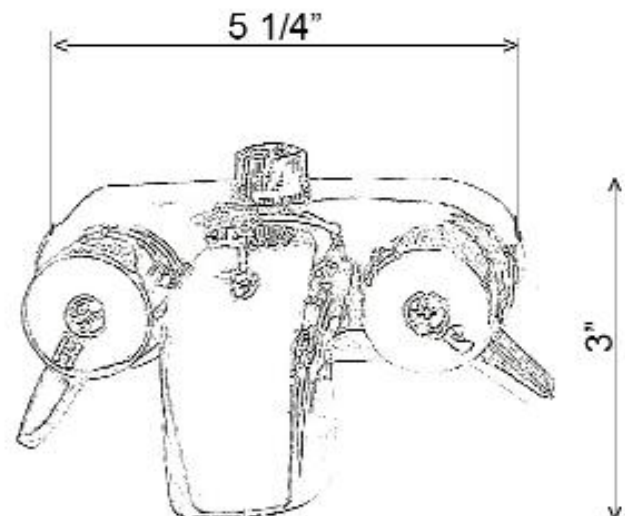

# TUB CONVERTO SHOWER SPOUT WITH HANDLES

Cat. No.  
205-S

## Features:

- ▶ ¼ turn
- ▶ M½" outlet connection for riser
- ▶ 3-⅜" centers
- ▶ Metal lever handles
- ▶ ¼" nipples for water inlet
- ▶ Flow rate is 4 GPM

## Finishes:

CP Polished Chrome

L: 9-¼"  
(With Handles Out)

W: 5-¼"

Dimensions are nominal and may vary. Dimensions and specifications subject to change without notice.