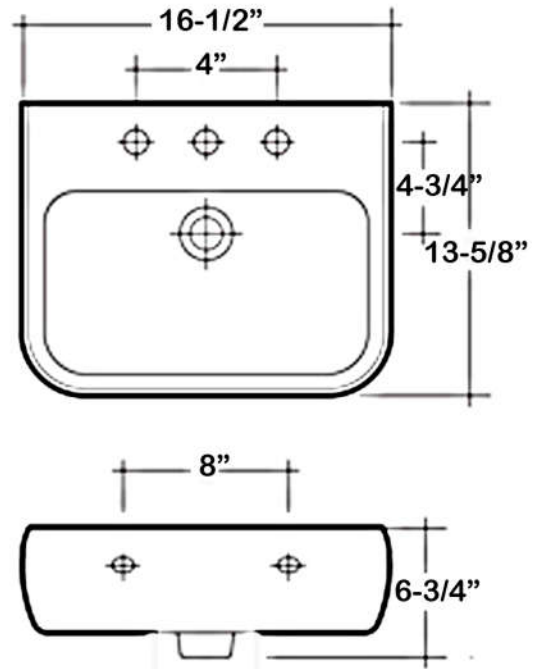

# METRO 420 WALL HUNG BASIN

Cat. No  
4-91X

Faucet not included

Mounting hardware

W: 16-1/2"  
D: 13-5/8"  
H: 6-3/4"

Back of basin to center of faucet: 2-5/8"  
Back of basin to center of drain: 7-3/8"  
Mount holes cc: 8"  
Water depth 2-1/2" to overflow

### Interior Dimensions:

Basin Interior: 14-1/4" x 7-5/8"  
Basin Depth: 5-1/2"

### Features:

- ▶ Wall hung basin
- ▶ Made of Vitreous China
- ▶ Pre-drilled overflow hole
- ▶ Available with 1-hole (4-911) or 4" cc (4-914)
- ▶ Mounting hardware included

### Colors:

WH White

**Compliance Certification**  
Meets or exceeds the following specifications: ASME 12.19.2.2018 for vitreous china fixtures.

Dimensions of fixture are nominal and may vary within the range of tolerances established by ASME Standard A112.19.2.2018. Dimensions and specifications subject to change without notice.