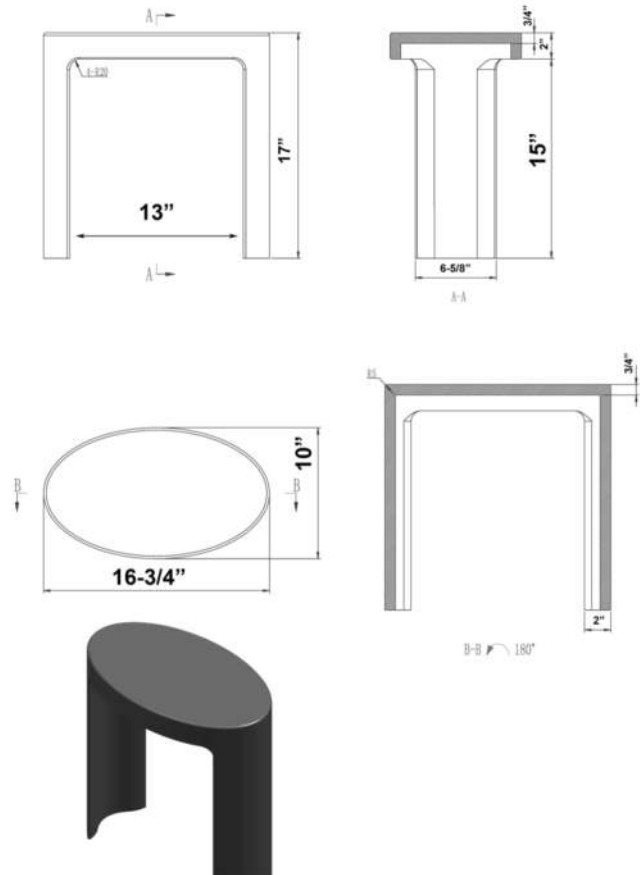

16-3/4" RESIN SHOWER STOOL

Cat. No.
6223

Features:

- ▶ Durable resin construction
- ▶ Available in Matte or Gloss finish
- ▶ Sleek contemporary style
- ▶ For use in or out of shower
- ▶ Maximum weight capacity is 330 lbs.

Stool Colors:

MT Matte white
GL Gloss White

Overall Dimensions:

Width: 16-3/4"
Depth: 10"
Height: 17"

Dimensions of fixture are nominal and may vary. Dimensions and specifications subject to change without notice.