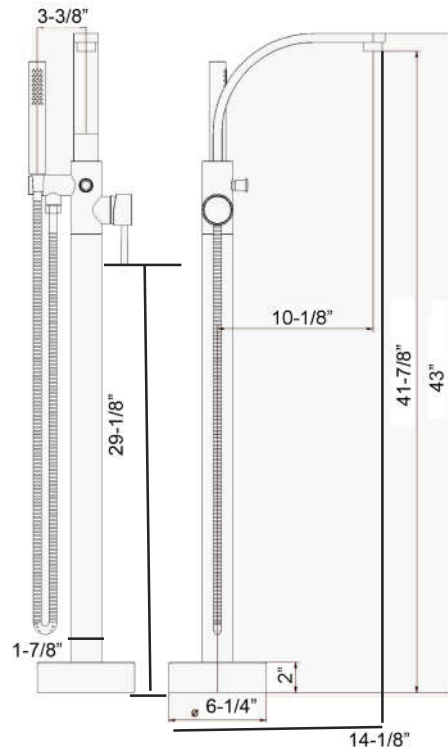

## Features:

- ▶ Spout reach is 10-1/8"
- ▶ Flow rate for spout is 4.3 GPM (45 PSI)
- ▶ Flow rate for hand shower is 1.08 GPM (45 PSI)
- ▶ 1/2" Water connection
- ▶ Single lever control
- ▶ Available in 3 finishes
- ▶ Brass body with zinc handle
- ▶ 1-5/8" Ceramic cartridge
- ▶ 59" Stainless Steel Shower Hose
- ▶ 33-3/4" x 3/4" Flexible inlet pipes
- ▶ cUPC approved
- ▶ Handshower has backflow preventor on body
- ▶ Brass handshower material
- ▶ Supplies: Connection size: 3/4", female connection type, 33-3/4" length, spout swivels included

## Finishes:

- CP** Polished Chrome
- BN** Brushed Nickel
- ORB** Oil Rubbed Bronze

D: 14-1/8"  
W: 7" (closed)- 8-1/8" (open)  
H: 42-3/4"

Dimensions are nominal and may vary. Dimensions and specifications subject to change without notice.