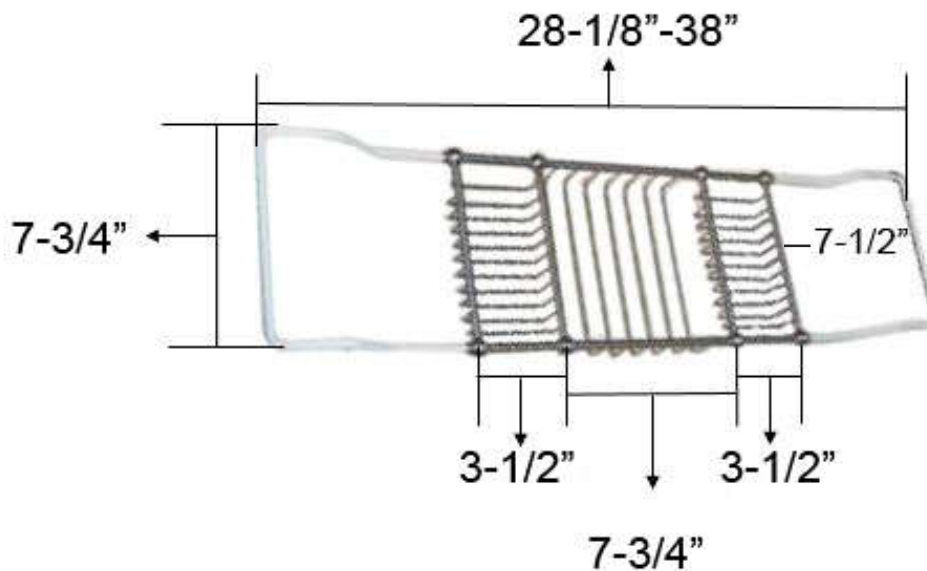

38" TUB CADDY

Cat. No.
BC2038

Length Adjustable: Max 38"
Min 28-1/8"

End Width: 7-3/4"

Features:

- ▶ Solid brass construction for durability
- ▶ Rest across tub rims
- ▶ 3 Basket style compartments
- ▶ Rectangular center tray is 7-3/4" X 7-1/2"
- ▶ Ends trays are 3-1/2" X 7-1/2"
- ▶ Includes white plastic sleeves to prevent sliding or scratching
- ▶ Handles need to be attached
- ▶ Available in 4 finishes

Finishes:

- BN** Brushed Nickel
- ORB** Oil-Rubbed Bronze
- CP** Polished Chrome
- PB** Polished Brass

Dimensions and specifications subject to change without notice.