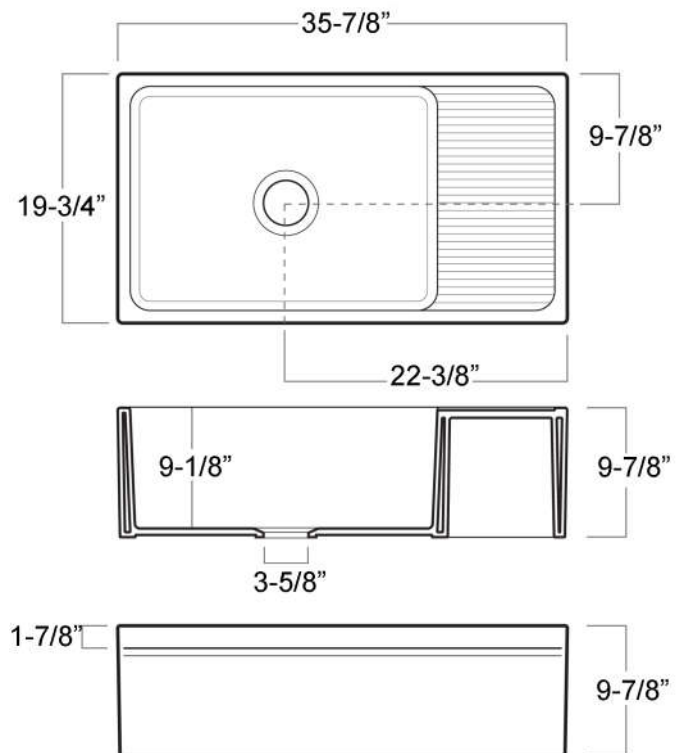

**36" INEZ SINGLE BOWL  
FARMER SINK W/ DRAINBOARD**

Cat. No  
FSSDR1008

**Features:**

- ▶ Constructed of fine fireclay for beauty and durability
- ▶ Finely crafted in Italy
- ▶ Fireclay provides a smooth, waveless surface
- ▶ Non-porous surface resists heat, stains and cracking
- ▶ 1" rim
- ▶ Sink is finished on four sides
- ▶ Available in 2 colors
- ▶ Drain sold separately

**Colors**

**WH** White  
**BQ** Bisque

W: 35-7/8"  
D: 19-3/4"  
H: 9-7/8"

**Interior Dimensions:**

Basin Interior: 24-3/8" W x 17-1/2" D  
Basin Depth: 9"

Dimensions of fixture are nominal and may vary within the range of tolerances established by ANSI Standard A112.19.2. Dimensions and specifications subject to change without notice.