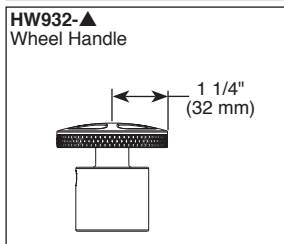

▲ Designate finish suffix

Brizo Kitchen & Bath reserves the right (1) to make changes in specifications and materials, and (2) to change or discontinue models, both without notice or obligation. Dimensions are for reference only. See current full-line price book or www.brizo.com for finish options and product availability.

BSP-B-T60835-LHP Rev. C

Brizo Kitchen & Bath Company

55 E. 111th Street, Indianapolis, Indiana 46280
350 South Edgeware Road, St. Thomas, ON N5P 4L1
© 2020 Brizo Kitchen & Bath Company