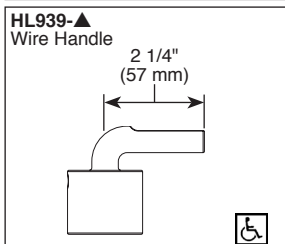

▲ Designate finish suffix

Brizo Kitchen & Bath reserves the right (1) to make changes in specifications and materials, and (2) to change or discontinue models, both without notice or obligation. Dimensions are for reference only. See current full-line price book or www.brizo.com for finish options and product availability.

BSP-B-T60835-LHP Rev. C

Brizo Kitchen & Bath Company

55 E. 111th Street, Indianapolis, Indiana 46280
350 South Edgeware Road, St. Thomas, ON N5P 4L1
© 2020 Brizo Kitchen & Bath Company