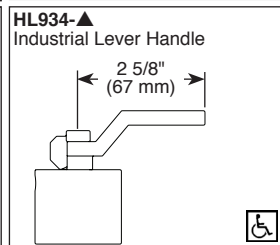

▲ Designate finish suffix

Brizo Kitchen & Bath reserves the right (1) to make changes in specifications and materials, and (2) to change or discontinue models, both without notice or obligation. Dimensions are for reference only. See current full-line price book or www.brizo.com for finish options and product availability.

BSP-B-T60835-LHP Rev. C

Brizo Kitchen & Bath Company

55 E. 111th Street, Indianapolis, Indiana 46280
350 South Edgeware Road, St. Thomas, ON N5P 4L1
© 2020 Brizo Kitchen & Bath Company