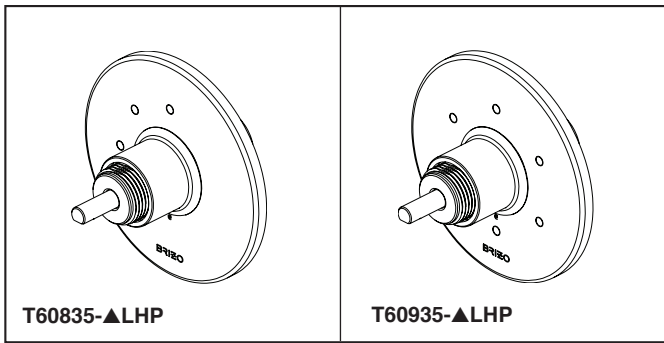

BRIZO®

3 & 6-FUNCTION SHOWER DIVERTER

- Litze™ Collection
- Three Function Diverter Trim (T60835-LHP)
- Six Function Diverter Trim (T60935-LHP)

Submitted Model No.: _____

Specific Features: _____

STANDARD SPECIFICATIONS

- Three function diverter. 2 individual positions, 1 shared position
- Six function diverter. 3 individual positions, 3 shared positions
- Must also order R60700 rough-in
- Non shared 3 function cartridge RP72123 and 6 function cartridge RP72124 are available
- Rough extension kit (RP75012) available