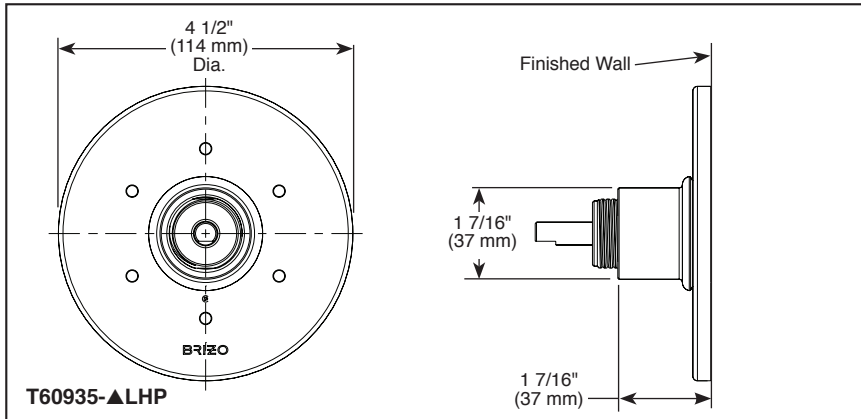

BRIZO®

3 & 6-FUNCTION SHOWER DIVERTER

- Litze™ Collection
- Three Function Diverter Trim (T60835-LHP)
- Six Function Diverter Trim (T60935-LHP)

Submitted Model No.: _____

Specific Features: _____

STANDARD SPECIFICATIONS

- Three function diverter. 2 individual positions, 1 shared position
- Six function diverter. 3 individual positions, 3 shared positions
- Must also order R60700 rough-in
- Non shared 3 function cartridge RP72123 and 6 function cartridge RP72124 are available
- Rough extension kit (RP75012) available