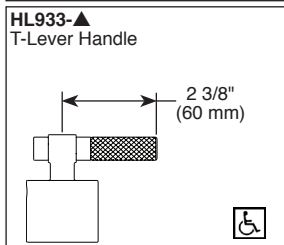

▲ Designate finish suffix

Brizo Kitchen & Bath reserves the right (1) to make changes in specifications and materials, and (2) to change or discontinue models, both without notice or obligation. Dimensions are for reference only. See current full-line price book or www.brizo.com for finish options and product availability.

BSP-B-T60835-LHP Rev. C

Brizo Kitchen & Bath Company

55 E. 111th Street, Indianapolis, Indiana 46280
350 South Edgeware Road, St. Thomas, ON N5P 4L1
© 2020 Brizo Kitchen & Bath Company