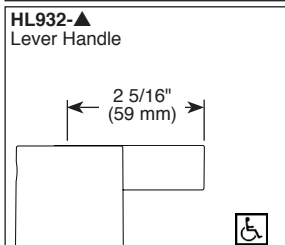

▲ Designate finish suffix

Brizo Kitchen & Bath reserves the right (1) to make changes in specifications and materials, and (2) to change or discontinue models, both without notice or obligation. Dimensions are for reference only. See current full-line price book or www.brizo.com for finish options and product availability.

BSP-B-T60835-LHP Rev. C

Brizo Kitchen & Bath Company

55 E. 111th Street, Indianapolis, Indiana 46280
350 South Edgeware Road, St. Thomas, ON N5P 4L1
© 2020 Brizo Kitchen & Bath Company