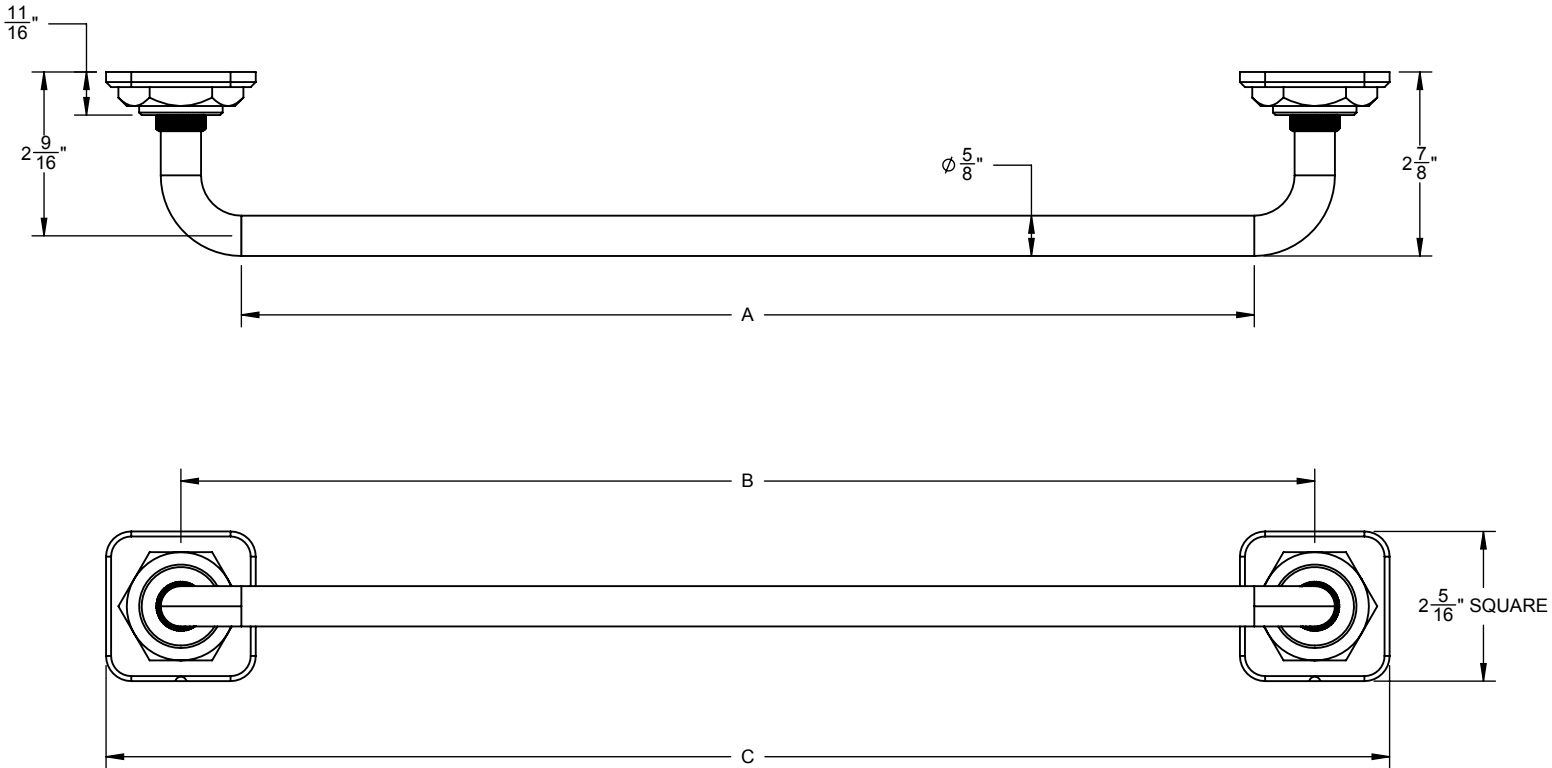

California Faucets®

Steampunk Bay™

TOWEL BAR

Features

- Includes all mounting hardware
- All brass construction
- Over 30 finishes including 15 PVD finishes

85-9
85-18
85-24

85-18 SHOWN

Codes/Standards Applicable

Product meets or exceeds the following:

- None applicable

SKU	A	B	C
85-9	$6\frac{13}{16}$ "	$8\frac{11}{16}$ "	$11\frac{1}{16}$ "
85-18	$15\frac{13}{16}$ "	$17\frac{11}{16}$ "	$20\frac{1}{16}$ "
85-24	$21\frac{3}{4}$ "	$23\frac{5}{8}$ "	$25\frac{15}{16}$ "