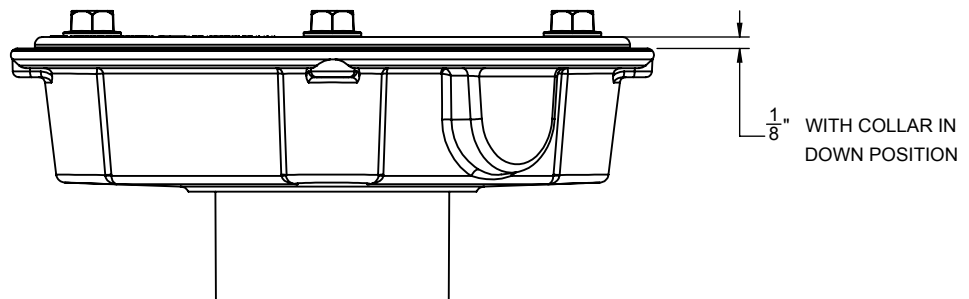

Suggested Uses

- Shower drain
- Patio/Atrium drains
- Other wetted area floor drains

Features

- ABS body with reversible weep-hole membrane collar
- Dual outlet connection: 2" slip & 3" spigot
- Compatible with StyleDrain throat (9178) sold separately
- For complete selection, see www.californiafaucets.com

Codes/Standards Applicable

- Specified model meets or exceeds the following:
- ASME A112.18.2/CSA B125.2

9179-ABS

ABS 2"/3"

Figure 1. COLLAR IN UP POSITION

Figure 2. COLLAR IN DOWN POSITION

ALL DIMENSIONS SHOWN TO NEAREST 1/16"