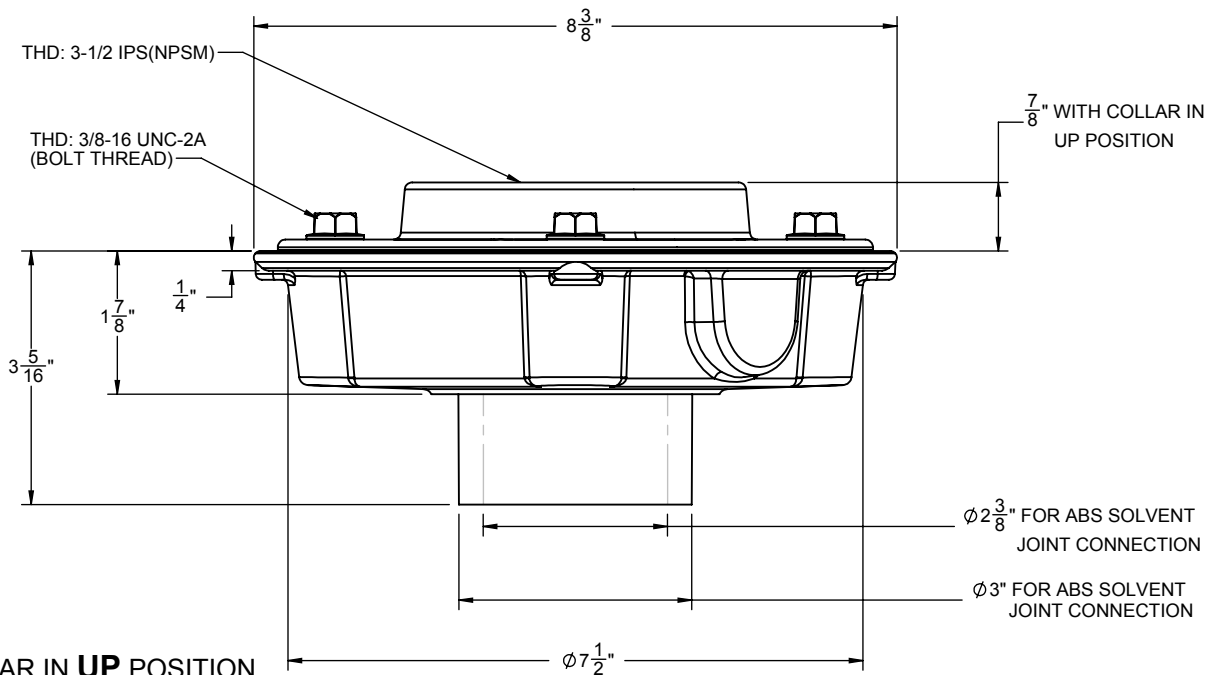

Suggested Uses

- Shower drain
- Patio/Atrium drains
- Other wetted area floor drains

Features

- ABS body with reversible weep-hole membrane collar
- Dual outlet connection: 2" slip & 3" spigot
- Compatible with StyleDrain throat (9178) sold separately
- For complete selection, see www.californiafaucets.com

Codes/Standards Applicable

- Specified model meets or exceeds the following:
- ASME A112.18.2/CSA B125.2

9179-ABS

ABS 2"/3"

Figure 1. COLLAR IN UP POSITION

Figure 2. COLLAR IN DOWN POSITION

ALL DIMENSIONS SHOWN TO NEAREST 1/16"