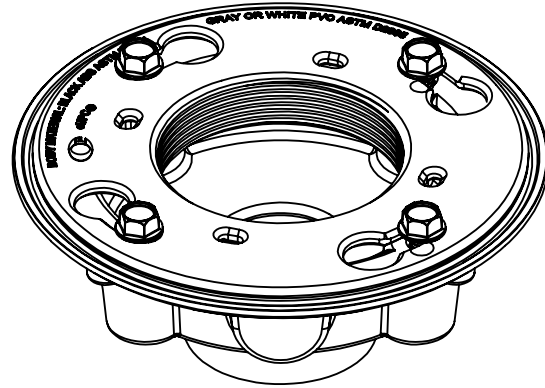

Suggested Uses

- Shower drain
- Patio/Atrium drains
- Other wetted area floor drains

Features

- ABS body with reversible weep-hole membrane collar
- Dual outlet connection: 2" slip & 3" spigot
- Compatible with StyleDrain throat (9178) sold separately
- For complete selection, see www.californiafaucets.com

Codes/Standards Applicable

- Specified model meets or exceeds the following:
- ASME A112.18.2/CSA B125.2

9179-ABS

ABS 2"/3"

Figure 1. COLLAR IN UP POSITION

Figure 2. COLLAR IN DOWN POSITION

ALL DIMENSIONS SHOWN TO NEAREST 1/16"