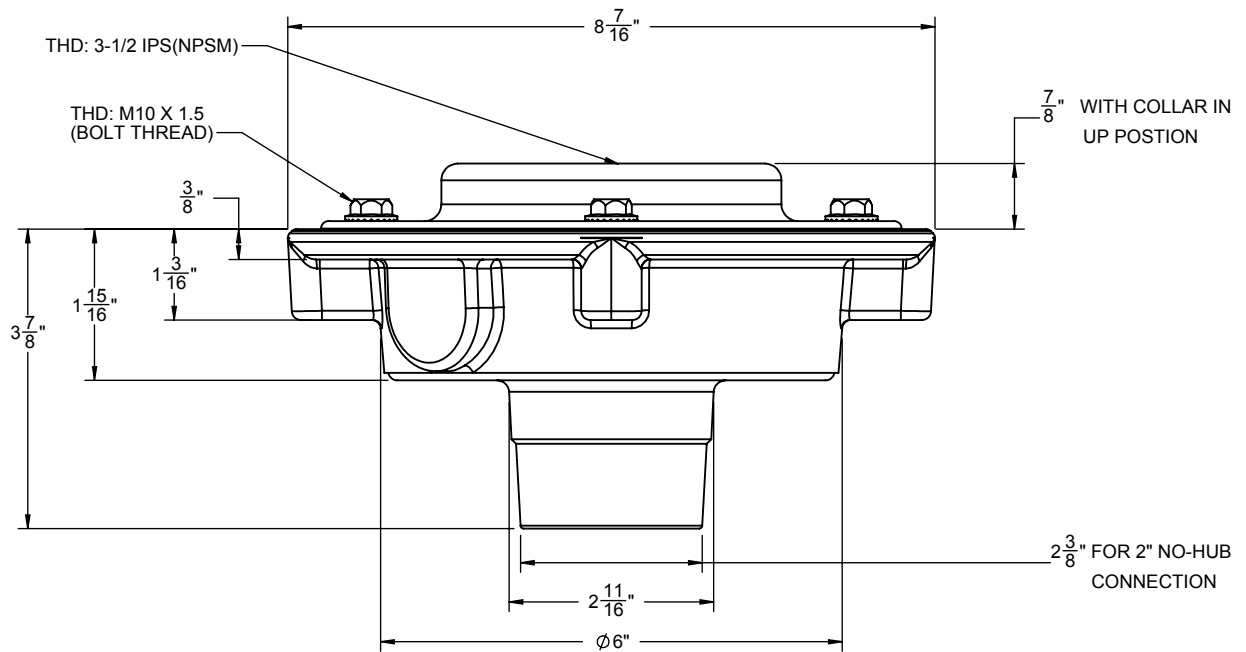

### Features

- Acid resist coated cast iron body with reversible weep-hole membrane collar
- Outlet connection: 2" no-hub
- Compatible with StyleDrain throat (9178) sold separately
- For complete selection, see [www.californiafaucets.com](http://www.californiafaucets.com)

### Codes/Standards Applicable

- Specified model meets or exceeds the following:
- ASME A112.18.2/CSA B125.2

CAST IRON 2" NO HUB

Figure 1. COLLAR IN UP POSITION

Figure 2. COLLAR IN DOWN POSITION

ALL DIMENSIONS SHOWN TO NEAREST 1/16"