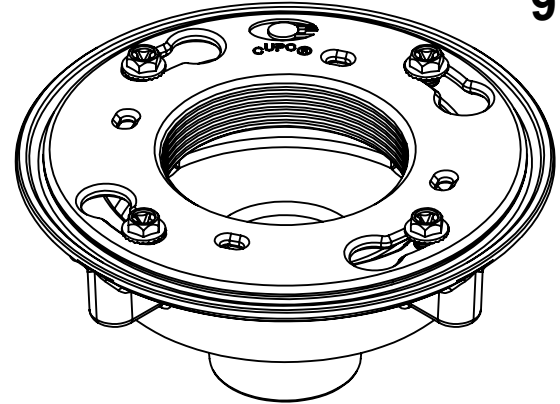

### Features

- Acid resist coated cast iron body with reversible weep-hole membrane collar
- Outlet connection: 2" no-hub
- Compatible with StyleDrain throat (9178) sold separately
- For complete selection, see [www.californiafaucets.com](http://www.californiafaucets.com)

### Codes/Standards Applicable

- Specified model meets or exceeds the following:
- ASME A112.18.2/CSA B125.2

CAST IRON 2" NO HUB

Figure 1. COLLAR IN UP POSITION

Figure 2. COLLAR IN DOWN POSITION

ALL DIMENSIONS SHOWN TO NEAREST 1/16"