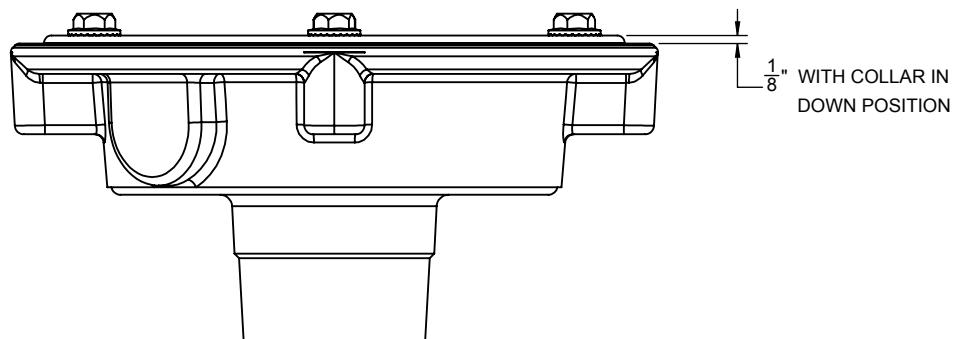

### Features

- Acid resist coated cast iron body with reversible weep-hole membrane collar
- Outlet connection: 2" no-hub
- Compatible with StyleDrain throat (9178) sold separately
- For complete selection, see [www.californiafaucets.com](http://www.californiafaucets.com)

### Codes/Standards Applicable

- Specified model meets or exceeds the following:
- ASME A112.18.2/CSA B125.2

CAST IRON 2" NO HUB

Figure 1. COLLAR IN UP POSITION

Figure 2. COLLAR IN DOWN POSITION

ALL DIMENSIONS SHOWN TO NEAREST 1/16"