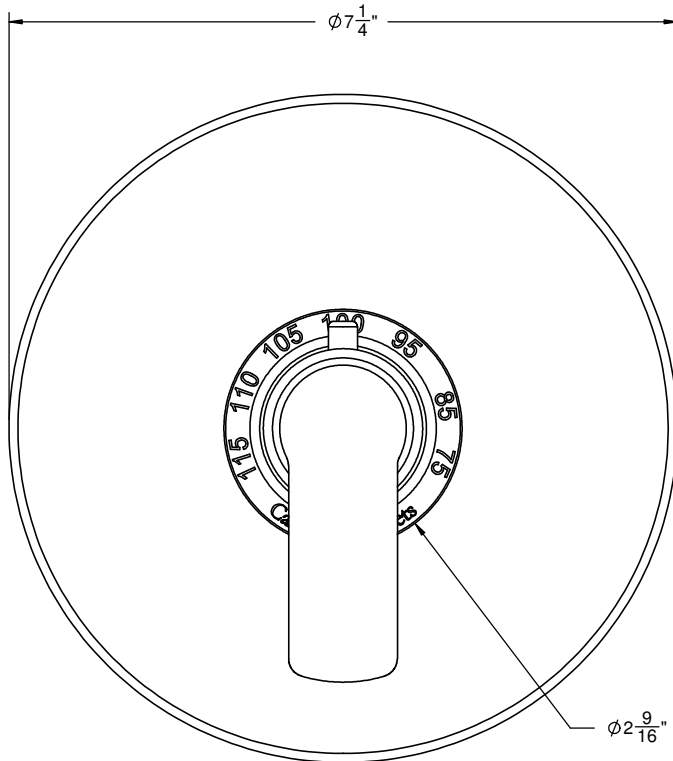

California Faucets®

Arpeggio™

STYLETHERM 3/4" THERMOSTATIC TRIM ONLY

Features

- All brass construction
- 100°F safety stop button with manual override
- 7-1/4" round faceplate
- Engraved brass temperature ring
- Over 30 finishes including 15 PVD finishes

Codes/Standards Applicable

Product meets or exceeds the following:

- ASME A112.18.1/CSA B125.1
- ASSE 1016
- ADA compliant

TO-THN-E4

ALL DIMENSIONS SHOWN TO NEAREST 1/16"