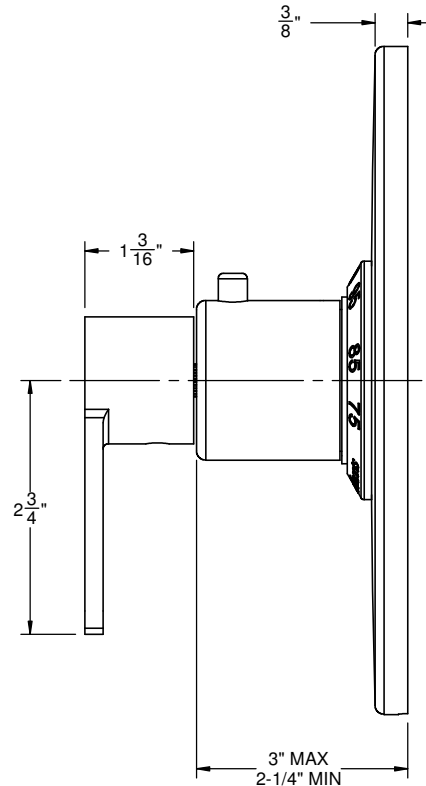

California Faucets®

Arpeggio™

STYLETHERM 3/4" THERMOSTATIC TRIM ONLY

Features

- All brass construction
- 100°F safety stop button with manual override
- 7-1/4" round faceplate
- Engraved brass temperature ring
- Over 30 finishes including 15 PVD finishes

Codes/Standards Applicable

Product meets or exceeds the following:

- ASME A112.18.1/CSA B125.1
- ASSE 1016
- ADA compliant

TO-THN-E4

ALL DIMENSIONS SHOWN TO NEAREST 1/16"