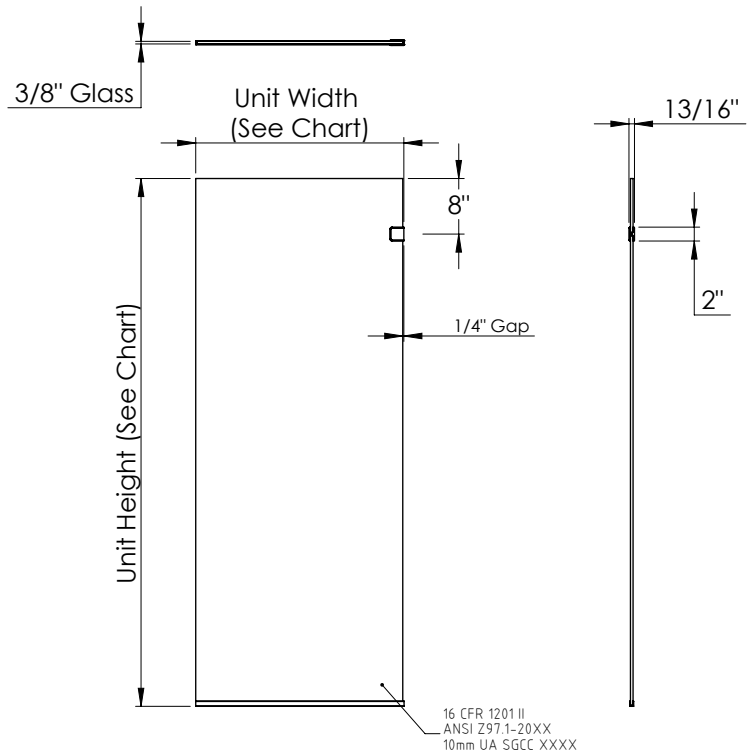

Features

- Celesta Euro-style stationary shower screen
- Bottom u-channel & one top glass clamp
- 3/8" (10 mm) thick tempered Clear glass
- Anodized aluminum hardware prevents rusting or corrosion
- Available in two heights and three widths

3/8" Glass Options

- Clear (CL)
- AquaGlideXP Clear (XP)

Finish Options

- Chrome (SV)
- Brushed Nickel (BN)
- Oil Rubbed Bronze (OR)

Applicable Codes/Standards

Specified model meets or exceeds the following:

GLASS SIZING CHART			
Unit Height	Opening Width	Unit Size	Panel Size (in)/Weight (lbs)
60" For Tub	60"	30" X 60"	29 3/4" X 59 13/16" - (63.02 lbs)
76" For Shower	48"	24" X 76"	23 3/4" X 75 13/16" - (63.77 lbs)
	60"	30" X 76"	29 3/4" X 75 13/16" - (79.88 lbs)
	72"	36" X 76"	35 3/4" X 75 13/16" - (95.99 lbs)