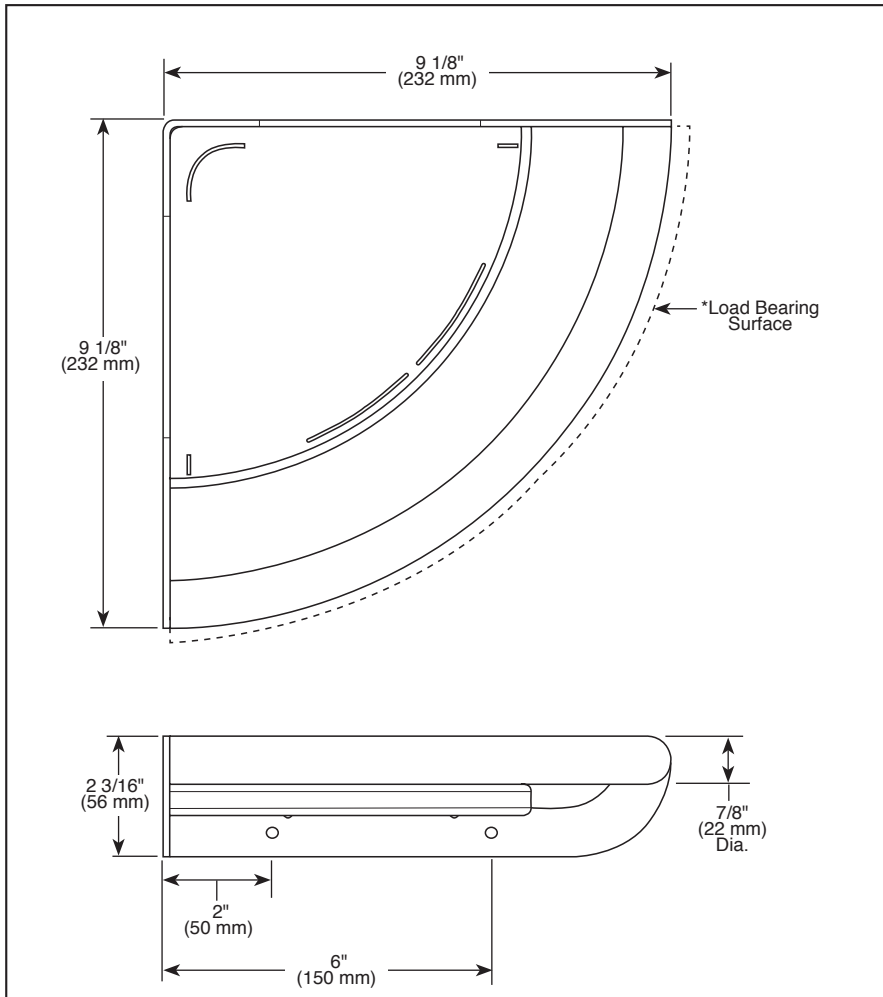

see what Delta can do™

ACCESSORIES

- Décor Assist™
- Contemporary Corner Shelf with Assist Bar

STANDARD SPECIFICATIONS:

- Wood blocking is preferable behind all wall surfaces. If wood blocking is not available, the supplied fasteners are recommended.
- Mounting hardware and mounting template included with product.
- 7/8" diameter assist bar.
- Maximum 300 lbs. as an assist bar on indicated surface when properly installed.

Submitted Model No.: _____

Specific Features: _____

▲ Designate Proper Finish Suffix

Delta reserves the right (1) to make changes in specifications and materials, and (2) to change or discontinue models, both without notice or obligation. Dimensions are for reference only. See current full-line price book or www.deltafaucet.com for finish options and product availability.