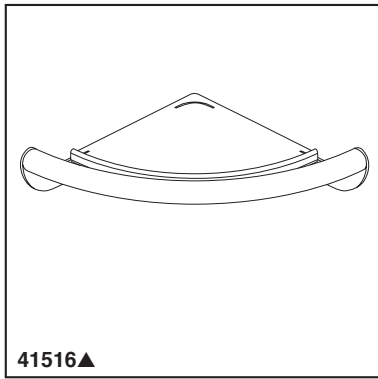

see what Delta can do™

ACCESSORIES

- Décor Assist™
- Contemporary Corner Shelf with Assist Bar

STANDARD SPECIFICATIONS:

- Wood blocking is preferable behind all wall surfaces. If wood blocking is not available, the supplied fasteners are recommended.
- Mounting hardware and mounting template included with product.
- 7/8" diameter assist bar.
- Maximum 300 lbs. as an assist bar on indicated surface when properly installed.

WARRANTY

- Lifetime Faucet and Finish Limited Warranty to the original consumer purchaser to be free from defects in material and workmanship.
- 5 Year Limited Warranty for usage in all industrial, commercial and business applications.

Submitted Model No.: _____

Specific Features: _____