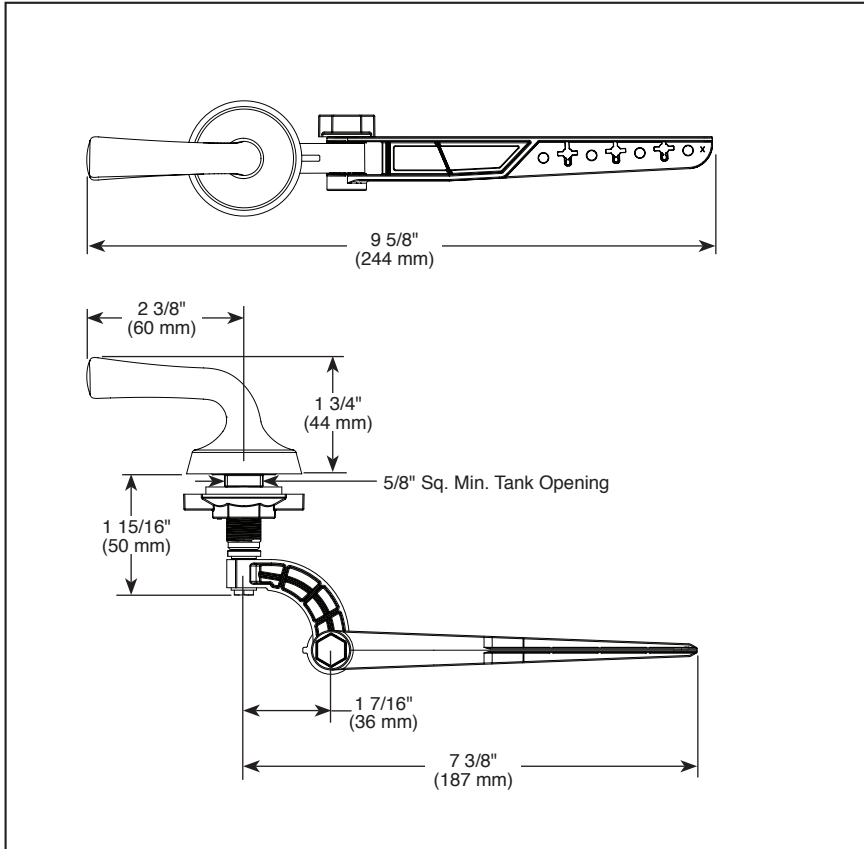

Submitted Model No.: \_\_\_\_\_

Specific Features: \_\_\_\_\_

▲ Designate Proper Finish Suffix

see what Delta can do<sup>SM</sup>

## ACCESSORIES

- Kayra™ Bath Collection
- Universal Tank Lever

### STANDARD SPECIFICATIONS:

- Installation instructions included with product
- Universal left front, left side, or right side mount tank lever