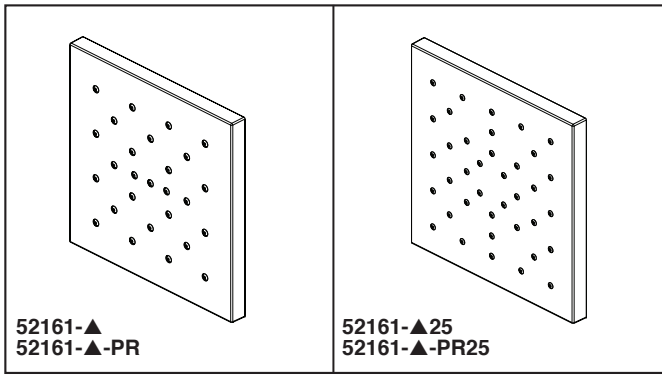

see what Delta can do™

H₂OKINETIC RAINCAN SHOWER HEAD

Submitted Model No.: _____

Specific Features: _____

▲ Designate proper finish suffix

Delta reserves the right (1) to make changes in specifications and materials, and (2) to change or discontinue models, both without notice or obligation. Dimensions are for reference only. See current full-line price book or www.deltafaucet.com for finish options and product availability.

STANDARD SPECIFICATIONS

- Max flow rate 1.75 gpm at 80 psi, 6.6 L/min @ 550 kPa (52161-▲)
- Max flow rate 2.5 gpm at 80 psi, 9.5 L/min @ 550 kPa (52161-▲25)
- Ball connector swivel angle is 44° (22° per side)
- Metal ball connector for durability, easy installation
- Standard 1/2"-14 NPT pipe fitting