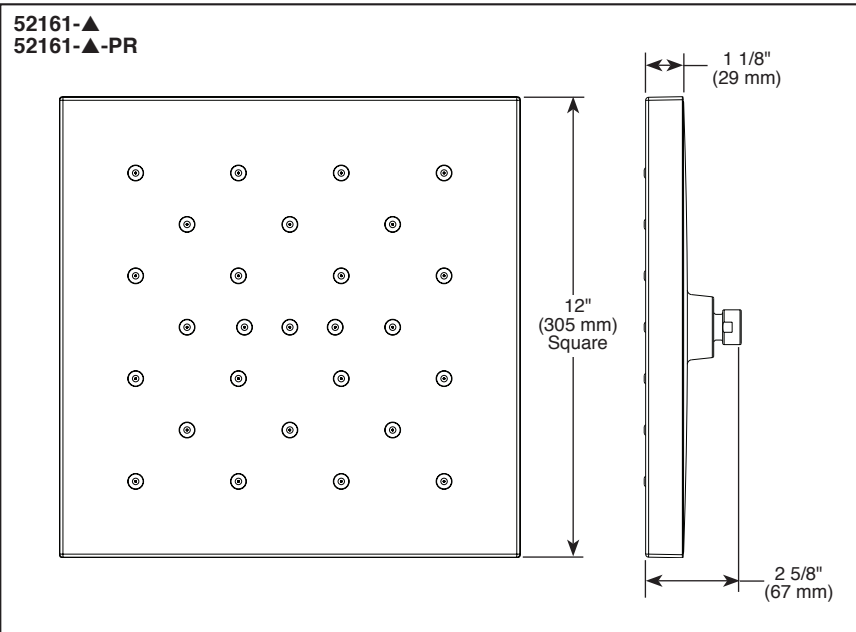

see what Delta can do™

H₂OKINETIC RAINCAN SHOWER HEAD

Submitted Model No.: _____

Specific Features: _____

▲ Designate proper finish suffix

Delta reserves the right (1) to make changes in specifications and materials, and (2) to change or discontinue models, both without notice or obligation. Dimensions are for reference only. See current full-line price book or www.deltafaucet.com for finish options and product availability.

STANDARD SPECIFICATIONS

- Max flow rate 1.75 gpm at 80 psi, 6.6 L/min @ 550 kPa (52161-▲)
- Max flow rate 2.5 gpm at 80 psi, 9.5 L/min @ 550 kPa (52161-▲25)
- Ball connector swivel angle is 44° (22° per side)
- Metal ball connector for durability, easy installation
- Standard 1/2"-14 NPT pipe fitting