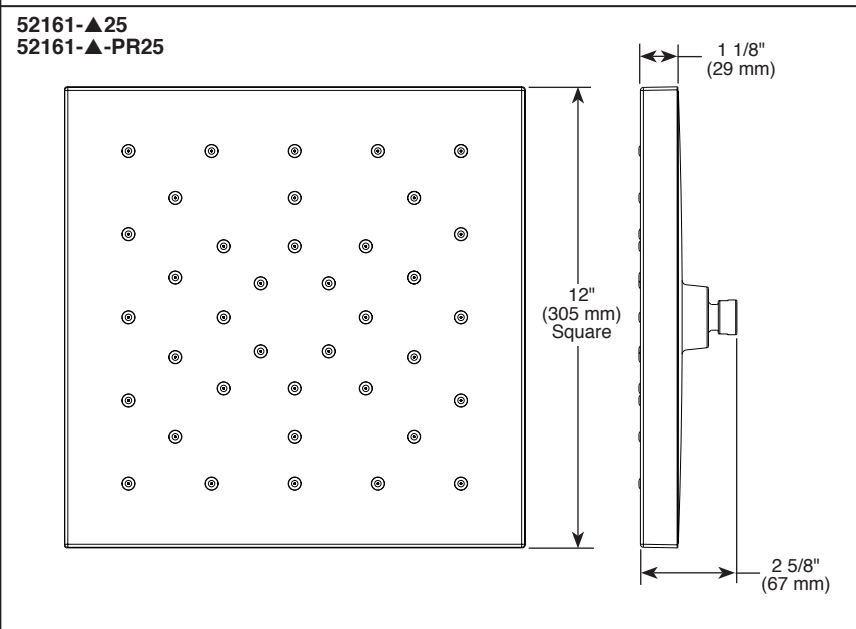

see what Delta can do™

H₂OKINETIC RAINCAN SHOWER HEAD

Submitted Model No.: _____

Specific Features: _____

▲ Designate proper finish suffix

Delta reserves the right (1) to make changes in specifications and materials, and (2) to change or discontinue models, both without notice or obligation. Dimensions are for reference only. See current full-line price book or www.deltafaucet.com for finish options and product availability.

STANDARD SPECIFICATIONS

- Max flow rate 1.75 gpm at 80 psi, 6.6 L/min @ 550 kPa (52161-▲)
- Max flow rate 2.5 gpm at 80 psi, 9.5 L/min @ 550 kPa (52161-▲25)
- Ball connector swivel angle is 44° (22° per side)
- Metal ball connector for durability, easy installation
- Standard 1/2"-14 NPT pipe fitting