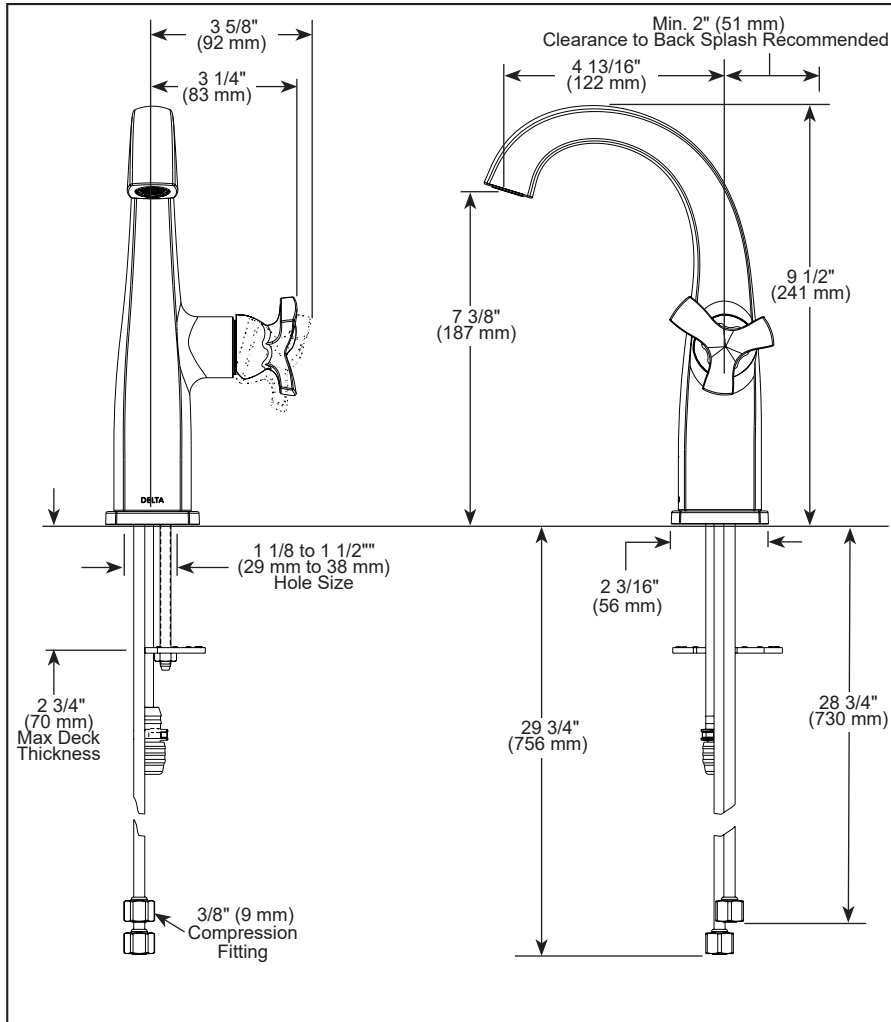

COMPLIES WITH:

- ASME A112.18.1 / CSA B125.1
- Indicates compliance to ICC/ANSI A117.1
- EPA WaterSense®

▲ Designate Proper Finish Suffix

Delta reserves the right (1) to make changes in specifications and materials, and (2) to change or discontinue models, both without notice or obligation. Dimensions are for reference only. See current full-line price book or www.deltafaucet.com for finish options and product availability.

DSP-L-6776-DST Rev. B

Delta Faucet Company

55 E. 111th Street, Carmel, IN 46280
350 South Edgeware Road, St. Thomas, ON N5P 4L1
© 2023 Delta Faucet Company