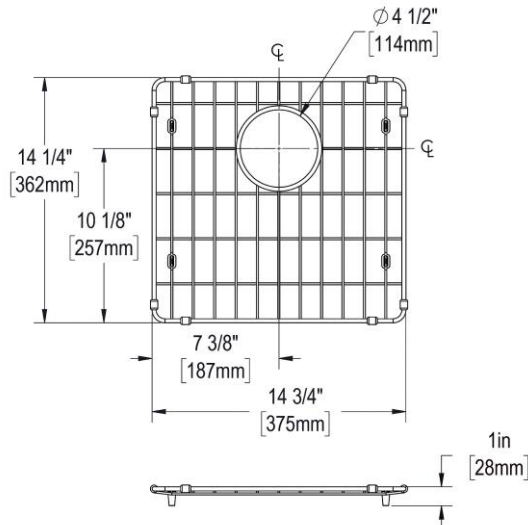

PART: _____ QTY: _____

PROJECT: _____

CONTACT: _____

DATE: _____

NOTES: _____

APPROVAL: _____

In keeping with our policy of continuing product improvement, Elkay reserves the right to change product specifications without notice. Please visit elkay.com for the most current version of Elkay product specification sheets. This specification describes an Elkay product with design, quality, and functional benefits to the user. When making a comparison of other producers' offerings, be certain these features are not overlooked.