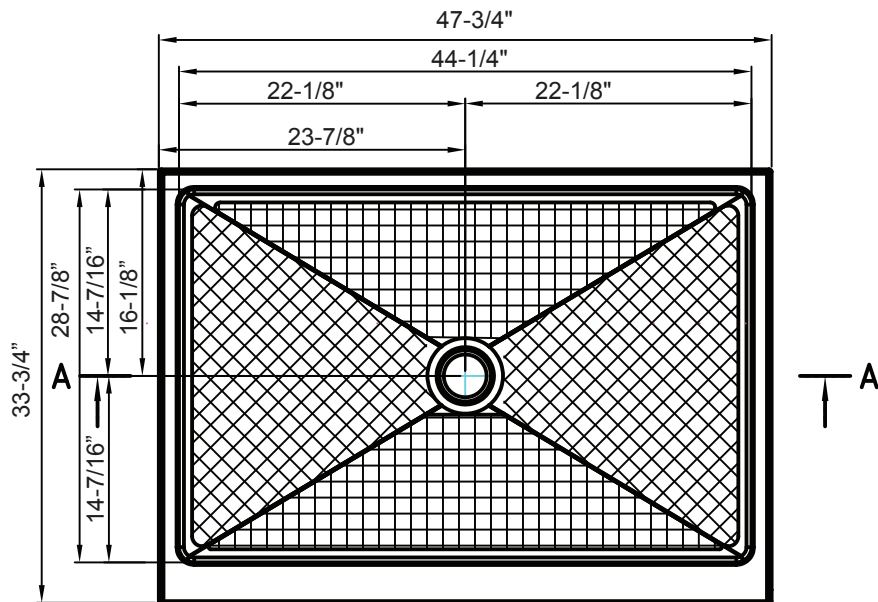

Made in China
Manufacture date

FOREMOST	
4834C-W	
Description	Shower Base
Material	acrylic
Bottom Slope	2%~4%
Dimensions	inch
Date	2018-5-23