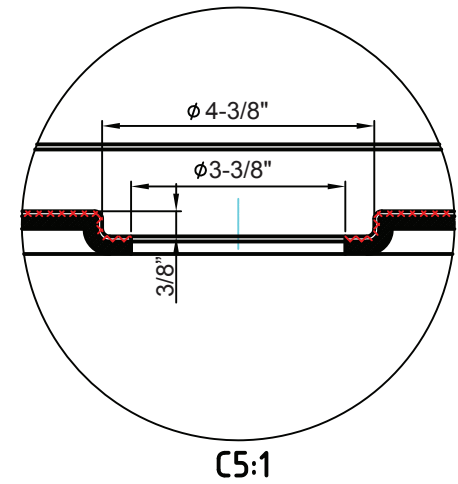

Made in China
Manufacture date

FOREMOST	
4834C-W	
Description	Shower Base
Material	acrylic
Bottom Slope	2%~4%
Dimensions	inch
Date	2018-5-23