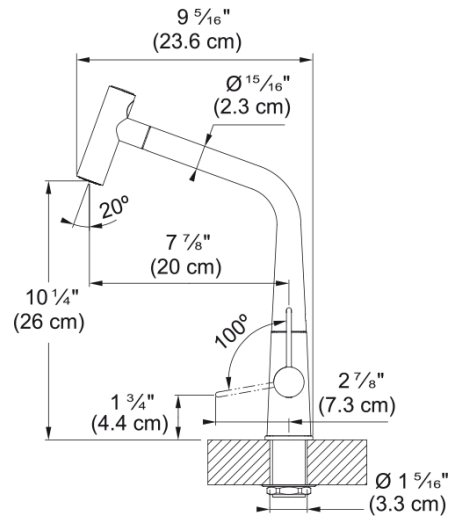

# Icon Pull-Out Faucet - ICN-PO-CHR | 115.0690.303

### Product Dimensions

Faucet hole diameter	35 mm
Cartridge dimension	25 mm

### Installation

Mounting type	Shank
Water supply hose connection	3/8"
Water supply hose length	450 mm