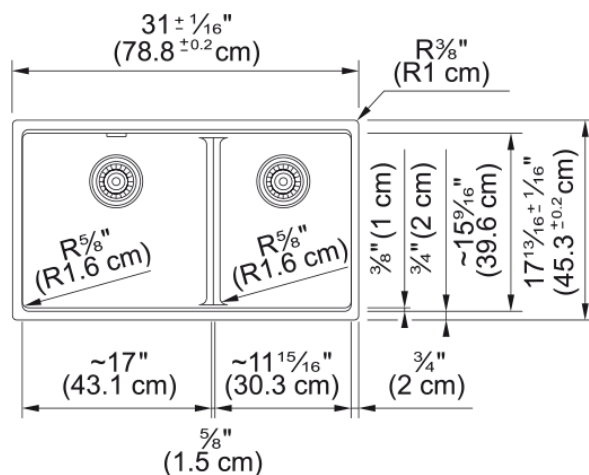

Maris Undermount Sink - MAG1601611LD-SHG | 125.0687.084

Technical Data

Aspect

Sink type	Sink
Type of material	Granite
Number of bowls	2
Color	Stone grey
Finish	None

Product Dimensions

Exterior size: right to left	31.024
Exterior size: front to back	17.835
Large bowl size: right to left	16.945
Large bowl size: front to back	15.606
Large bowl: depth	9.492
Small bowl size: right to left	11.984
Small bowl size: front to back	15.606
Small bowl: depth	9.492

Installation

Minimum cabinet size	36"
----------------------	-----

Product specifications

Installation type	Undermount
Drain hole	3 1/2"
Position of drainer	No drainer

Product identification

Product brand	FRANKE
Product family	Maris
Collection	Maris
Certified by	IAPMO

Features

Drainers number	No drainer
-----------------	------------

Features

Product reversibility	No
Faucet ledge	No
Strainer assembly included	No
Strainer assembly type	No waste kit
Overflow	No
Number of faucet holes	No faucet hole
Soap dispenser hole	No