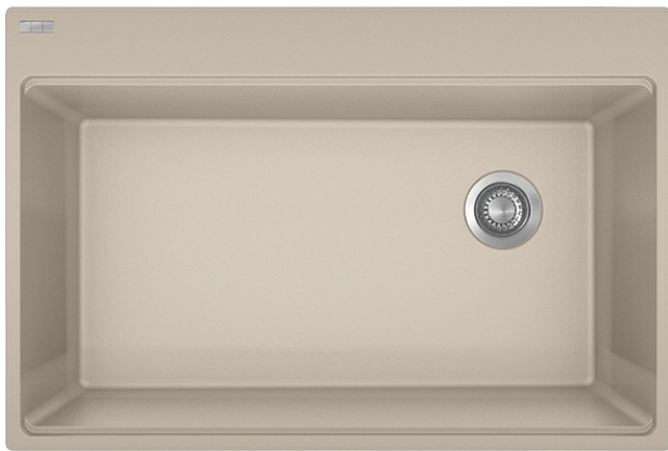

Maris MAG61031OW-CHA Granite Champagne

Adding harmony and balance to your kitchen, laundry room and life. Maris sinks are the perfect addition, pairing modern looks with clever features and creating the ideal union of design and functionality. Available in six colors to suit every taste.

FEATURES

- Large capacity 9 1/2" deep bowl provides a generous workspace for dishes and large cookware.
- Accessory rail system supports optional accessories and turns the sink into a functional workstation
- Scratch resistant, fade resistant and impact resistant to retain its new appearance for years
- Sanitized® function reduces bacteria and microbe growth.
- Rear offset drain maximize the usable surface of the bowl and creates extra cabinet space beneath the sink
- Topmount Installation

Product Picture