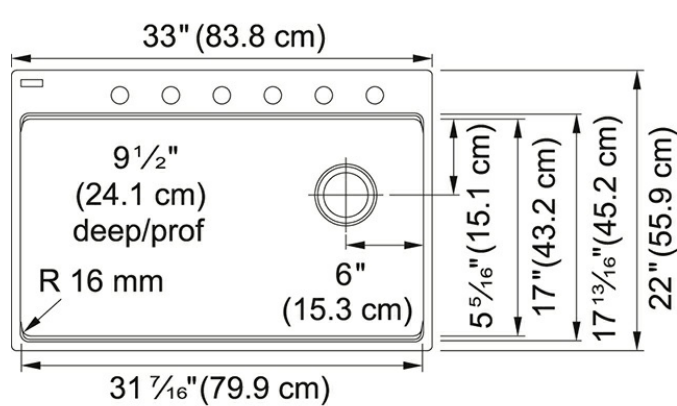

### Product Dimensions

Length overall	33"
Width overall	22"
Length of large bowl	31 7/16"
Width of large bowl	17"
Depth of large bowl	9 1/2"
Minimum Cabinet Size	36"