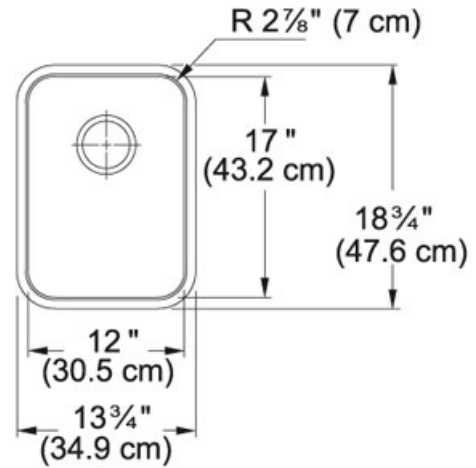

### TECHNICAL DATA

Minimum Cabinet Size	18"
Drain Opening	3 1/2"
Length overall	13 3/4"
Width overall	18 3/4"
Length of large bowl	12"
Width of large bowl	17"
Depth of large bowl	8"
Number of Bowls	1
Type of Material	18 Gauge Stainless Steel
Cut-Out Template	Yes
Installation Clips	Yes
Where to buy	Showroom
Where to buy	Showroom