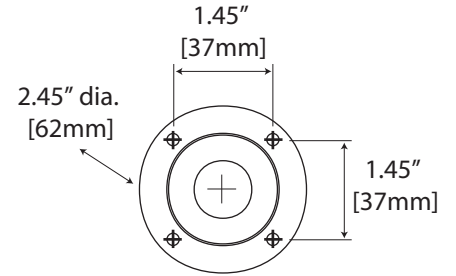

### 12 inch

#883 (Chrome)  
#884 (Satin Nickel)

### 18 inch

#886 (Chrome)  
#887 (Satin Nickel)

### 24 inch

#888 (Chrome)  
#889 (Satin Nickel)

883 & 884: 15" [381mm]  
886 & 887: 21" [533mm]  
888 & 889: 27" [686mm]

Wall Flange Detail

883 & 884: 12" [305mm]  
886 & 887: 18" [457mm]  
888 & 889: 24" [610mm]