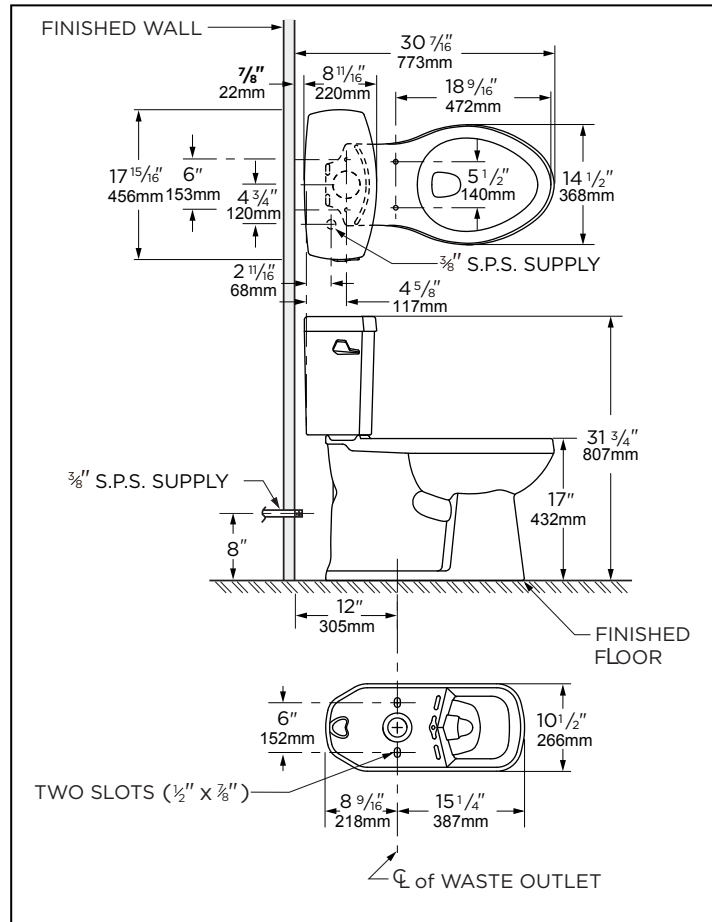

12" Rough-in

**Features:**

**AV-20-828**

- Vitreous China
- 17" Tall, ErgoHeight® ADA Elongated Bowl
- 12" Rough-in
- Featuring the "PowerClean" Flush System
- Fluidmaster 400A Fill Valve
- 3" flush valve for maximum water force
- Corrosion resistant Fluidmaster flapper
- Extra-Large Dual fed siphon jets for high power bowl clearing
- Powerful, 100% glazed, 2" trapway to quickly siphon waste from bowl
- Double nut, multi-point tank-to-bowl mounting system for tool-free installation
- Chrome metal tank lever with solid durable brass arm
- Toilet seat not included

**Technical Information:**

**Included Components:**

- Combination AV-20-828
- Bowl AB-21-828
- Tank AL-28-890

**Other Tank Options:** (bowl to be purchased separately)

- Tank with Right Hand Lever AL-28-890-97

**Fixtures:**

Configuration	Two-piece, Elongated ErgoHeight™
Water per Flush	1.6 gpf (6.0 lpf)
Rough-In	12"
Height	31 3/4"
Width	17 15/16"
Depth	29 3/4"
Trapway	2"
Large Water Surface	8 11/16" x 6 5/16"
Product Weight	92 lbs

**NOTES:** All dimensions are in inches and millimeters. Illustrations may not be drawn to scale.

**IMPORTANT:**

Dimensions of fixtures are nominal and may vary within the range of tolerances established by ASME standard A 112.19.2 THIS FIXTURE QUALIFIES ACCORDING TO ASME TEST PROCEDURES AS A LOW CONSUMPTION WATER CLOSET WITH AN AVERAGE CONSUMPTION OF 1.6gpf (6 Lpf) OR LESS.