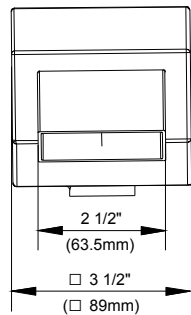

Submittal Information:

Name: _____
Location: _____

Contractor: _____
Contact #: _____