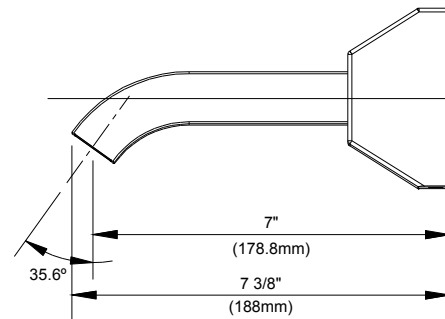

Submittal Information:

Name: _____
Location: _____

Contractor: _____
Contact #: _____