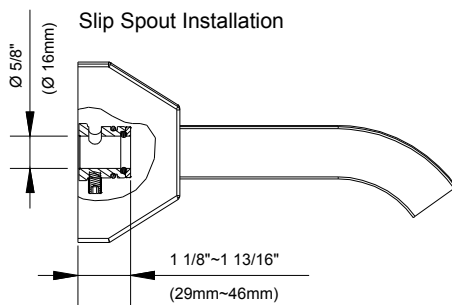

Submittal Information:

Name: _____
Location: _____

Contractor: _____
Contact #: _____