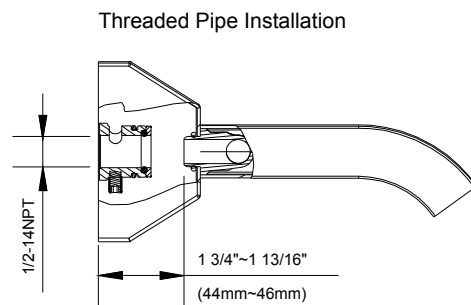

Submittal Information:

Name: _____
Location: _____

Contractor: _____
Contact #: _____