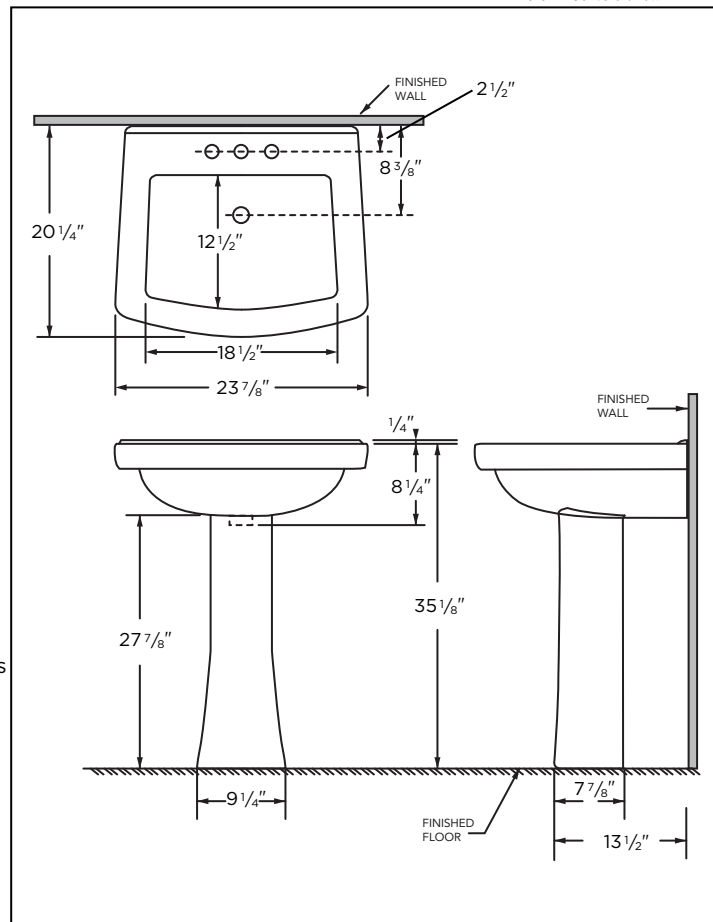

Features:

□ 22-512/22-515/22-519

- Vitreous china
- Combination lavatory and pedestal
- 24" x 20" Pedestal Lavatory
- Outer Dimensions: 23 7/8" x 20 1/4" x 35 1/8"
- Inner Dimensions: 18 1/2" x 12 1/2"
- Single Hole (22-512)
- 4" Centers (22-515)
- 8" Centers (22-519)
- Concealed front overflow
- Faucet and drain sold separately

22-515 4" Centers Shown

Technical Information:

Included Components:

□ Combination	22-512	22-515	22-519
□ Lavatory	12-512	12-515	12-519
□ Pedestal	29-848	29-848	29-848

Fixtures:

Models	22-512	22-515	22-519
Configuration	1 hole	4" centers	8" centers
Height	35 1/8"	35 1/8"	35 1/8"
Width	23 7/8"	23 7/8"	23 7/8"
Depth	20 1/4"	20 1/4"	20 1/4"
Shipping Weight	74lbs	74lbs	74lbs

Accessories:

- None

Colors/Finishes:

- White
- Other: Refer to Price Book for additional colors/finishes

Warranty:

- Limited lifetime warranty

NOTES: All dimensions are in inches. Illustrations may not be drawn to scale.
* Dimensions shown for locations of supply lines and "P" trap are suggested.

IMPORTANT: Dimensions of fixtures are nominal and may vary within the range of tolerances established by ASME standard A 112.19.2

PLUMBERS NOTE: Provide suitable reinforcement for all wall supports