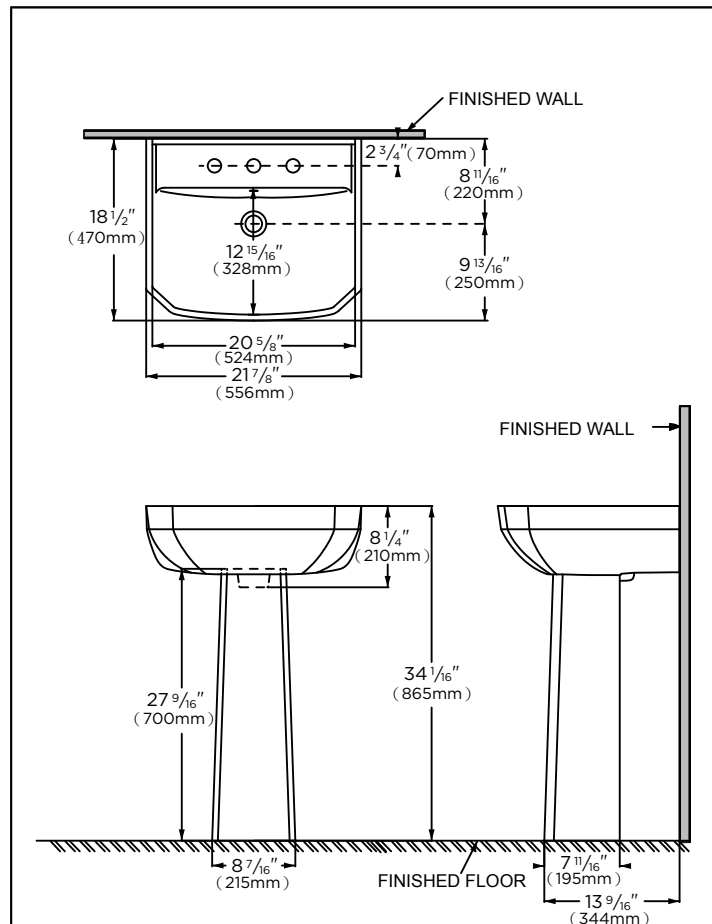

Features:

□ 23-561/23-564/23-568

- Vitreous china
- Contemporary design compliments our Viper toilets
- Petite size lavatory to maximize bathroom space
- Exposed rear overflow
- 21 7/8" x 18 1/2" Pedestal Lavatory
- Available in Single Hole, 4" CC and 8" CC configuration
- Wall hanger included (99-161)

Technical Information:

Included Components:

□ Combination	23-561	23-564	23-568
□ Lavatory	13-561	13-564	13-568
□ Pedestal	29-834	29-834	29-834

Fixtures:

Models	23-561	23-564	23-568
Configuration	1 hole	4" centers	8" centers
Height	34 1/16"	34 1/16"	34 1/16"
Width	21 7/8"	21 7/8"	21 7/8"
Depth	18 1/2"	18 1/2"	18 1/2"
Product Weight	74lbs	74lbs	74lbs

Available Colors:

- White and Biscuit

Warranty:

- Limited lifetime warranty

NOTES: All dimensions are in inches. Illustrations may not be drawn to scale.
 * Dimensions shown for locations of supply lines and "P" trap are suggested.

IMPORTANT: Dimensions of fixtures are nominal and may vary within the range of tolerances established by ASME standard A 112.19.2
PLUMBERS NOTE: Provide suitable reinforcement for all wall supports