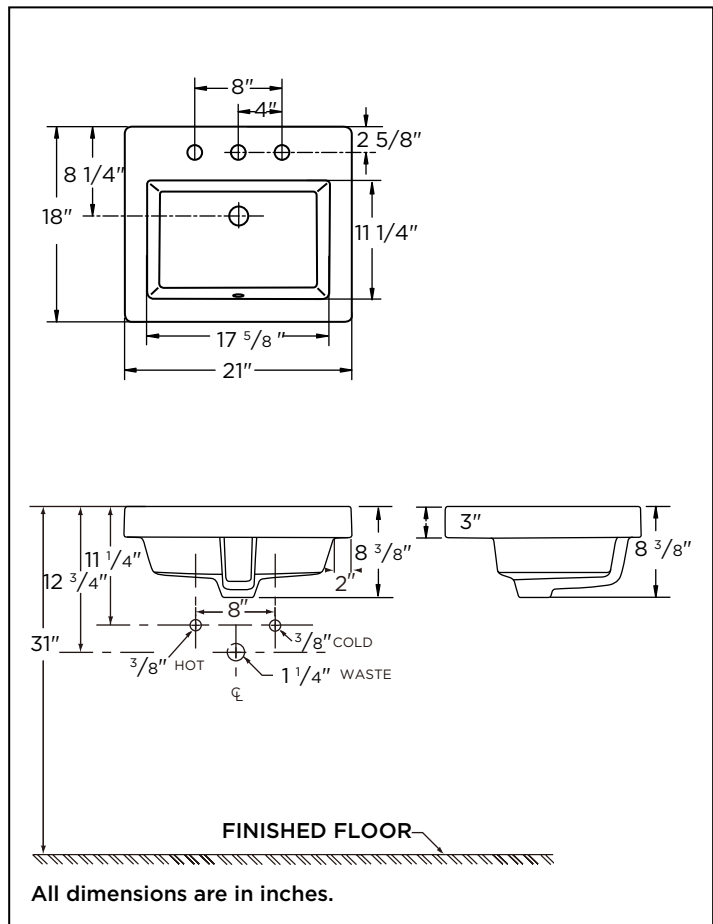

Warranty:

- Limited Lifetime Warranty; Five (5) Year Limited Warranty on other Parts

NOTES: Illustrations may not be drawn to scale.

* Dimensions shown for locations of supply lines and "P" trap are suggested.

IMPORTANT:

Dimensions of fixtures are nominal and may vary within the range of tolerances established by ASME standard A 112.19.2