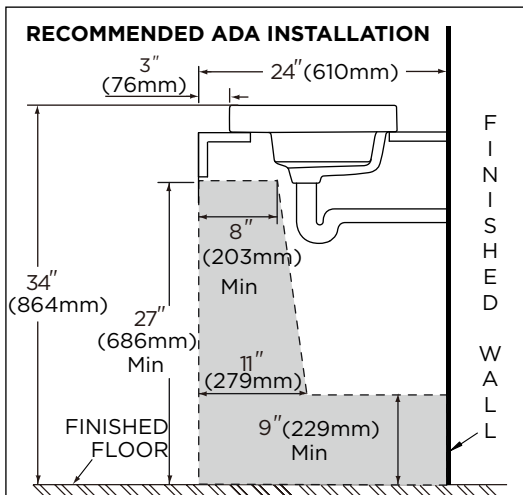

Warranty:

- Limited Lifetime Warranty; Five (5) Year Limited Warranty on other Parts

NOTES: Illustrations may not be drawn to scale.

* Dimensions shown for locations of supply lines and "P" trap are suggested.

IMPORTANT:

Dimensions of fixtures are nominal and may vary within the range of tolerances established by ASME standard A 112.19.2