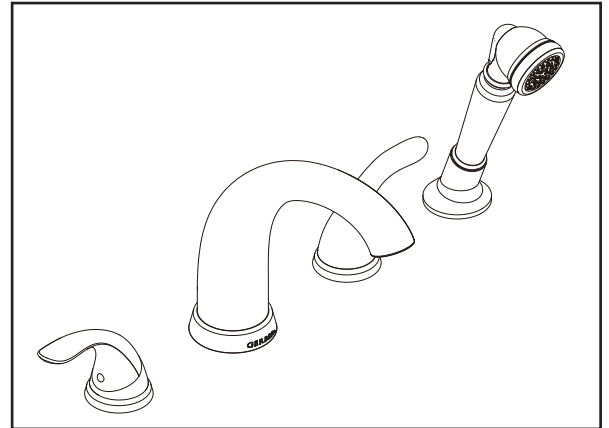

GERBER

G8-307 Series Viper™ Roman Tub Faucet

Features:

- Transitional styling
- Ceramic disc cartridges
- Chrome, brushed nickel or brushed nickel finishes available
- All brass waterways
- Fully ADA compliant
- Limited lifetime warranty

Standards & Certifications:

- ASME A112.18.1M
- ICC/ANSI A117.1
- IAPMO/cUPC

Catalog Numbers:

- G8-307** Roman tub filler trim kit,3pc, chrome
- G8-307-BN** Roman tub filler trim kit,3pc, Brushed Nickel
- G8-307-BR** Roman tub filler trim kit,3pc, Tumbled Bronze
- 49-181** Hand shower only, Chrome
- 49-181-BN** Hand shower only, Brushed Nickel
- 49-181-BR** Hand shower only, Tumbled Bronze
- 97-578** Hand shower rough in, hose and holder, Chrome
- 97-578-BN** Hand shower rough in, hose and holder, Brushed Nickel
- 97-578-BR** Hand shower rough in, hose and holder, Tumbled Bronze
- GH-400** Roman tub filler underbodies, 10" rough-in
- GH-410** Roman tub filler underbodies, Widespread

GERBER

G8-307 Series Viper™ Roman Tub Faucet

ROMAN TUB FAUCET ROUGH - IN VALVES - CRITICAL DIMENSIONS

Rough - in GH - 400 (cc) & rough - in valve GH - 410 (widespread)

WIDESPREAD ROUGH - IN VALVE

10"CC ROUGH - IN VALVE (Fixed)