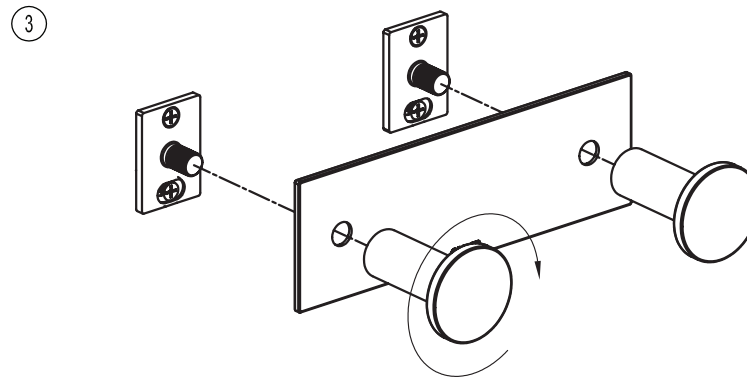

GINGER
Luxury For Your Lifestyle™

2001 CARNEGIE AVENUE
SANTA ANA, CA 92705
949-417-5207
www.gingerco.com

SURFACE™

INSTALLATION
INSTRUCTIONS

for
Double
Hook

GINGER
Luxury For Your Lifestyle™

INSTALLATION INSTRUCTIONS

SURFACE™ 2810D

② FOR TILE OR SOLID WALLS

CARE OF FINE BRASS

To clean, use warm water only.
NEVER use abrasives or detergents.

* if wood cross bracing or a stud is present, pre-drill a 1/4" (6mm) diameter hole and install small plastic anchor in place of the zinc anchor.