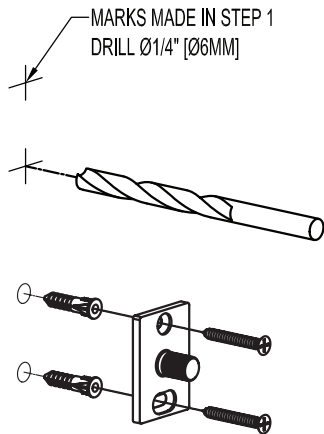

*Complement
your purchase
with these
fine accessories
also from
GINGER®*

*Towel Bars
Towel Rings
Toilet Tissue Holders
Hooks
Soap Dishes
Tumbler Holders
Toiletry Shelves
Grab Bars
Mirrors
Lights
Bud Vases
Hotel Shelves
Shower Curtain Rods
Soap & Bottle Baskets
Cabinet Hardware*

GINGER
Luxury For Your Lifestyle™

2001 CARNEGIE AVENUE
SANTA ANA, CA 92705
949-417-5207
www.gingerco.com

SURFACE™

INSTALLATION
INSTRUCTIONS

for
Double
Hook

GINGER
Luxury For Your Lifestyle™

INSTALLATION INSTRUCTIONS

SURFACE™ 2810D

② FOR TILE OR SOLID WALLS

CARE OF FINE BRASS

To clean, use warm water only.
NEVER use abrasives or detergents.

* if wood cross bracing or a stud is present, pre-drill a 1/4" (6mm) diameter hole and install small plastic anchor in place of the zinc anchor.