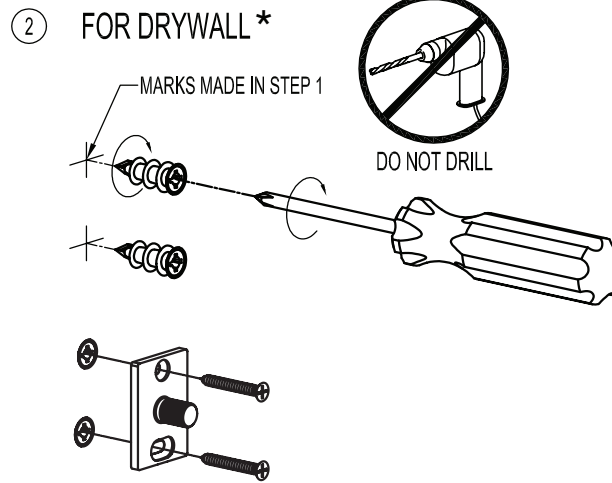

*Complement
your purchase
with these
fine accessories
also from
GINGER®*

*Towel Bars
Towel Rings
Toilet Tissue Holders
Hooks
Soap Dishes
Tumbler Holders
Toiletry Shelves
Grab Bars
Mirrors
Lights
Bud Vases
Hotel Shelves
Shower Curtain Rods
Soap & Bottle Baskets
Cabinet Hardware*

GINGER
Luxury For Your Lifestyle™

2001 CARNEGIE AVENUE
SANTA ANA, CA 92705
949-417-5207
www.gingerco.com

SURFACE™

INSTALLATION
INSTRUCTIONS

for
Double
Hook

GINGER
Luxury For Your Lifestyle™

INSTALLATION INSTRUCTIONS

SURFACE™ 2810D

② FOR TILE OR SOLID WALLS

CARE OF FINE BRASS

To clean, use warm water only.
NEVER use abrasives or detergents.

* if wood cross bracing or a stud is present, pre-drill a 1/4" (6mm) diameter hole and install small plastic anchor in place of the zinc anchor.