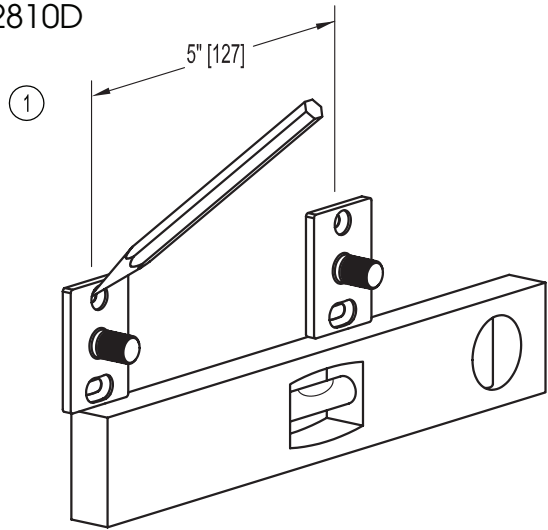

GINGER
Luxury For Your Lifestyle™

2001 CARNEGIE AVENUE
SANTA ANA, CA 92705
949-417-5207
www.gingerco.com

SURFACE™

INSTALLATION
INSTRUCTIONS

for
Double
Hook

GINGER
Luxury For Your Lifestyle™

INSTALLATION INSTRUCTIONS

SURFACE™ 2810D

② FOR TILE OR SOLID WALLS

CARE OF FINE BRASS

To clean, use warm water only.
NEVER use abrasives or detergents.

* if wood cross bracing or a stud is present, pre-drill a 1/4" (6mm) diameter hole and install small plastic anchor in place of the zinc anchor.