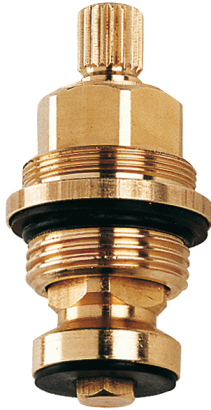

Headpart 3/4", concealed valve

MODEL # 07156

Pure Freude an Wasser

GROHE
WAVES

GROHE America, Inc | 200 North Gary Avenue, Suite G, Roselle, IL 60172
Phone: +1 (800) 444-7643 | Fax: +1 (800) 225-2778 | us-customerservice@grohe.com

Product Description:
Headpart 3/4", concealed valve

Standard Specification:
short spindles for 3/4" handles

Color:
□ 07156 000