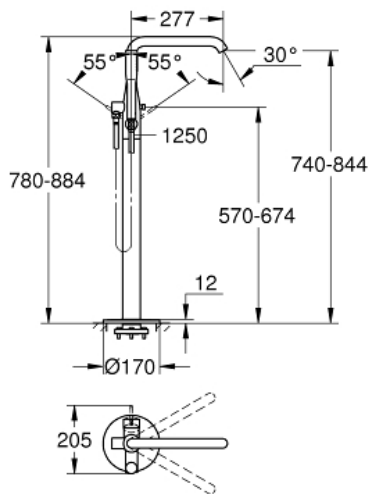

ESSENCE
Single-Handle Bathtub Faucet
MODEL # 23491001

Pure Freude
an Wasser

GROHE

ADA

Product Description:
ESSENCE
Single-Handle Bathtub Faucet

Standard Specification:

- Requires Rough-In Set (29 038 001) (sold separately)
- **GROHE SilkMove** 1.4" (35 mm) ceramic cartridge
- With temperature limiter
- Automatic diverter: bath/shower
- Swivel tubular spout with flow control and stop limiter
- 10 7/8" (277 mm) spout reach
- 1/2" (13mm) Integrated non-return valve in the shower outlet
- With shower holder
- Euphoria Cosmopolitan Stick Hand Shower (27 806 000), 2.0 gpm (7.6 L/min)
- 49" (1250mm) SilverFlex shower hose (28 362 000)
- Protected against backflow
- Min. recommended pressure: 15 psi (1.0 bar)

Applicable Codes & Standards:

- ASME A112.18.1/CSA B125.1
- ICC/ANSI A117.1

Color:

- 23491001 StarLight Chrome