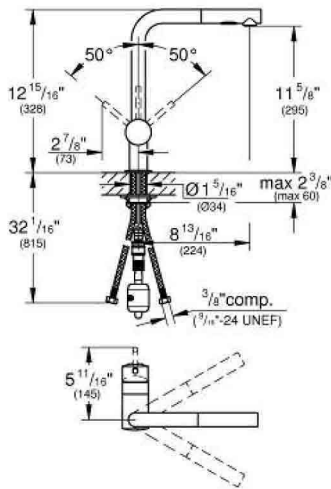

Pure Freude an Wasser

GROHE

Product Description: Single-Handle Kitchen Faucet

Standard Specification:

- L-spout
- Single hole installation
- **GROHE StarLight** chrome finish
- **GROHE SilkMove** ceramic cartridge
- **GROHE EasyDock** guarantees easy retraction and smooth docking back to the starting position
- **Pull-out Dual Spray Control** - switches back and forth between regular flow and spray
- Automatic return to aerator
- Adjustable flow rate limiter
- Swivel Spout
- Swivel area 360°
- Integrated non-return valve
- Stainless steel flex lines
- Quick installation system
- Min. recommended pressure: 15 psi
- 1.75 gpm
- CALGreen compliant
- $12 \frac{15}{16}''$ Faucet height
- $11 \frac{5}{8}''$ Aerator height
- $8 \frac{13}{16}''$ Faucet reach

Color:

30300000 chrome