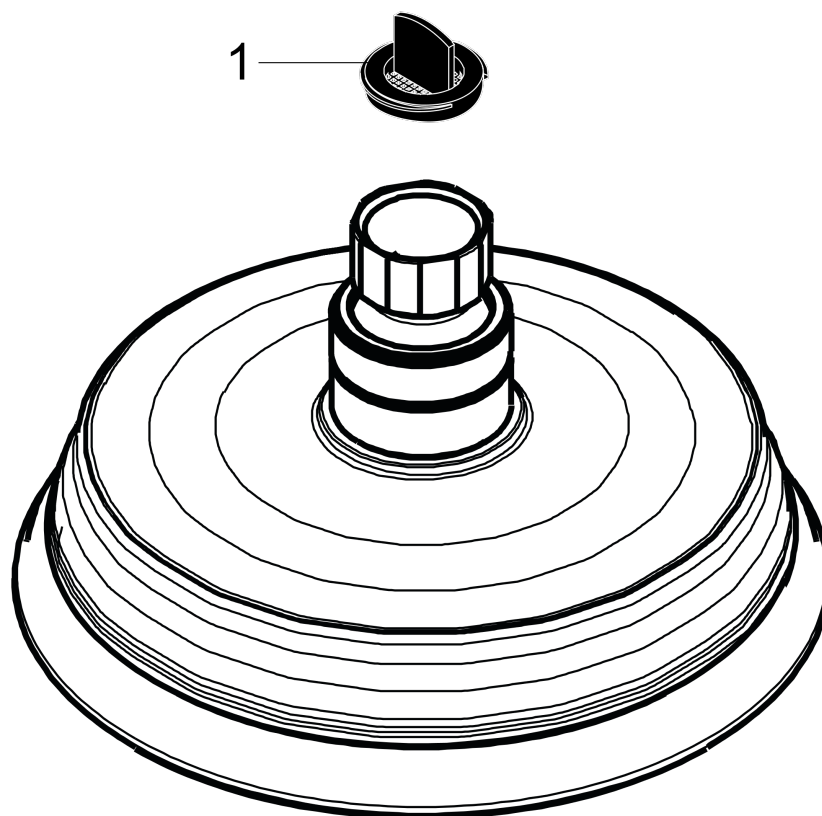

Croma 100 Classic
Showerhead 3-Jet, 2.5 GPM
 Finishes : **chrome** Part no. : **04070000**

Description

Features

- 75 no-clog spray channels
- Spray modes: Full, Pulsating Massage, Intense Turbo
- Flow: 2.5 GPM (9.5 L/Min)

Item details

List Price \$ 97.00

Technology

Compliance

Product image

Scale drawing

Croma 100 Classic
Showerhead 3-Jet, 2.5 GPM
 Finishes : **chrome** Part no. : **04070000**

Exploded drawing

Year of production: >01/08

Croma 100 Classic
Showerhead 3-Jet, 2.5 GPM
 Finishes : **chrome** Part no. : **04070000**

Spare parts list

Year of production: >01/08

Pos.	Description	Part no.	Price	PU
1	filter packing	96477000	-	1