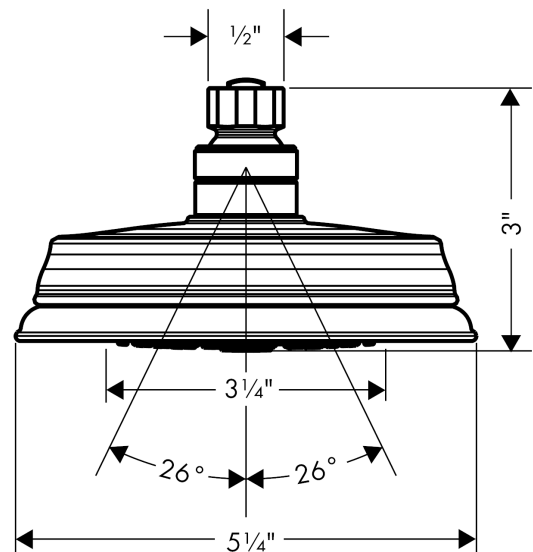

Croma 100 Classic
Showerhead 3-Jet, 2.5 GPM
 Finishes : **chrome** Part no. : **04070000**

Description

Features

- 75 no-clog spray channels
- Spray modes: Full, Pulsating Massage, Intense Turbo
- Flow: 2.5 GPM (9.5 L/Min)

Item details

List Price \$ 97.00

Technology

Compliance

Product image

Scale drawing

Croma 100 Classic
Showerhead 3-Jet, 2.5 GPM
 Finishes : **chrome** Part no. : **04070000**

Exploded drawing

Year of production: >01/08

Croma 100 Classic
Showerhead 3-Jet, 2.5 GPM
 Finishes : **chrome** Part no. : **04070000**

Spare parts list

Year of production: >01/08

Pos.	Description	Part no.	Price	PU
1	filter packing	96477000	-	1