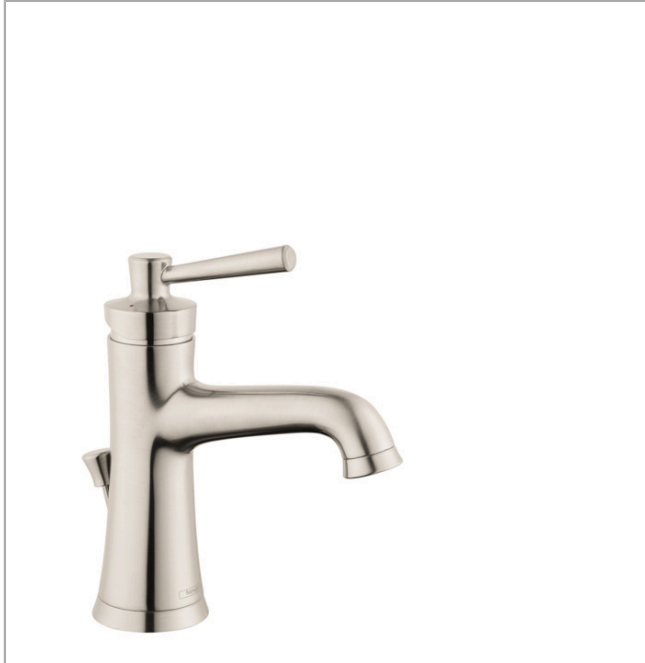

**Joleena**  
**Single-Hole Faucet 100 with Pop-Up Drain, 0.5 GPM**  
 Finishes : **brushed nickel** Part no. : **04773820**

**Description**

**Features**

- Spray modes: Aerated spray
- Flow: 0.5 GPM (1.9 L/Min)
- Ceramic cartridge
- Includes pop-up drain

**Item details**

List Price \$ 298.00

**Technology**

**Compliance**

**Product image**

**Scale drawing**

**Joleena**  
**Single-Hole Faucet 100 with Pop-Up Drain, 0.5 GPM**  
 Finishes : **brushed nickel** Part no. : **04773820**

Exploded drawing

Year of production: >01/20

**Joleena**  
**Single-Hole Faucet 100 with Pop-Up Drain, 0.5 GPM**  
 Finishes : **brushed nickel** Part no. : **04773820**

**Spare parts list**

Year of production: >01/20

Pos.	Description	Part no.	Price	PU
1	handle	93534820	-	1
2	pull rod	93529820	-	1
3	flange	93273820	-	1
4	cartridge, assy	93268000	-	1
5	aerator M24x1 (1,9 l/min)	93532821	-	1
6	escutcheon	93530820	-	1
7	fixing set	96016000	-	1
8	connection hose 600 mm	93528001	-	1
a	pop up waste	88509820	-	1