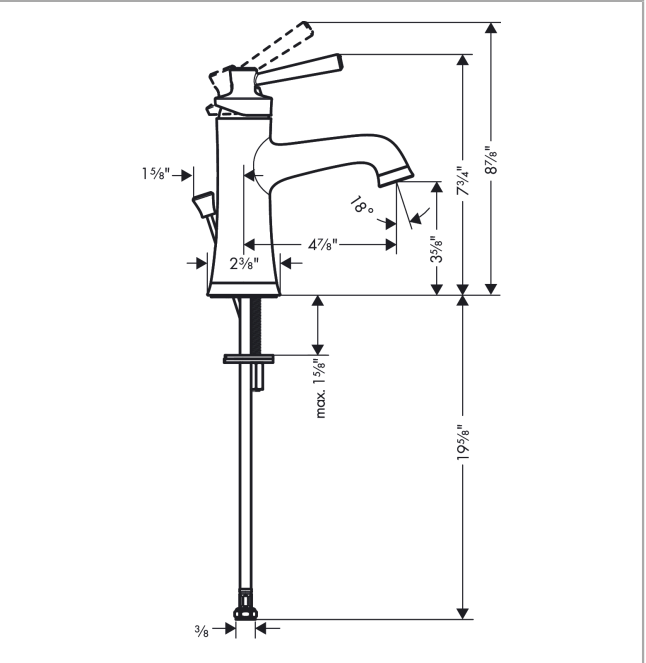

**Joleena**  
**Single-Hole Faucet 100 with Pop-Up Drain, 0.5 GPM**  
 Finishes : **brushed nickel** Part no. : **04773820**

**Description**

**Features**

- Spray modes: Aerated spray
- Flow: 0.5 GPM (1.9 L/Min)
- Ceramic cartridge
- Includes pop-up drain

**Item details**

List Price \$ 298.00

**Technology**

**Compliance**

**Product image**

**Scale drawing**

**Joleena**  
**Single-Hole Faucet 100 with Pop-Up Drain, 0.5 GPM**  
 Finishes : **brushed nickel** Part no. : **04773820**

Exploded drawing

Year of production: >01/20

**Joleena**  
**Single-Hole Faucet 100 with Pop-Up Drain, 0.5 GPM**  
 Finishes : **brushed nickel** Part no. : **04773820**

**Spare parts list**

Year of production: >01/20

Pos.	Description	Part no.	Price	PU
1	handle	93534820	-	1
2	pull rod	93529820	-	1
3	flange	93273820	-	1
4	cartridge, assy	93268000	-	1
5	aerator M24x1 (1,9 l/min)	93532821	-	1
6	escutcheon	93530820	-	1
7	fixing set	96016000	-	1
8	connection hose 600 mm	93528001	-	1
a	pop up waste	88509820	-	1