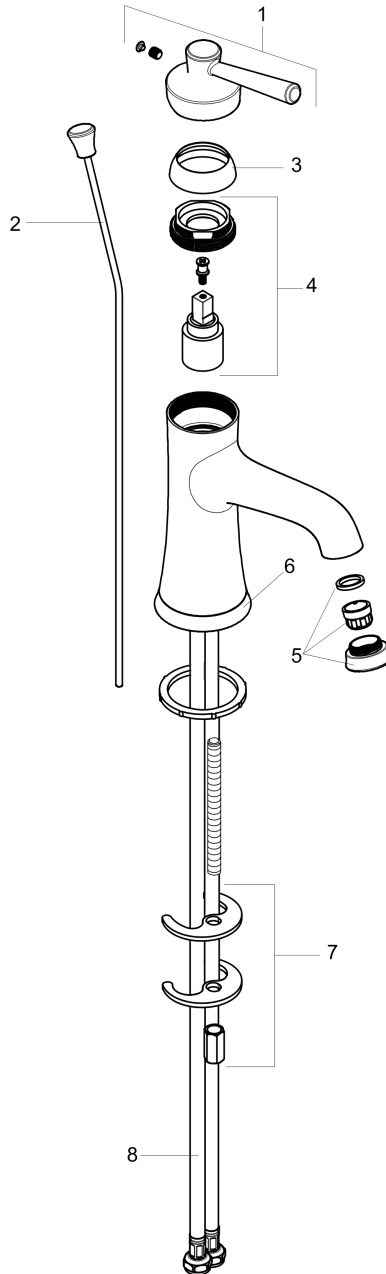

**Joleena**  
**Single-Hole Faucet 100 with Pop-Up Drain, 0.5 GPM**  
 Finishes : **brushed nickel** Part no. : **04773820**

**Description**

**Features**

- Spray modes: Aerated spray
- Flow: 0.5 GPM (1.9 L/Min)
- Ceramic cartridge
- Includes pop-up drain

**Item details**

List Price \$ 298.00

**Technology**

**Compliance**

**Product image**

**Scale drawing**

**Joleena**  
**Single-Hole Faucet 100 with Pop-Up Drain, 0.5 GPM**  
 Finishes : **brushed nickel** Part no. : **04773820**

Exploded drawing

Year of production: >01/20

**Joleena**  
**Single-Hole Faucet 100 with Pop-Up Drain, 0.5 GPM**  
 Finishes : **brushed nickel** Part no. : **04773820**

**Spare parts list**

Year of production: >01/20

Pos.	Description	Part no.	Price	PU
1	handle	93534820	-	1
2	pull rod	93529820	-	1
3	flange	93273820	-	1
4	cartridge, assy	93268000	-	1
5	aerator M24x1 (1,9 l/min)	93532821	-	1
6	escutcheon	93530820	-	1
7	fixing set	96016000	-	1
8	connection hose 600 mm	93528001	-	1
a	pop up waste	88509820	-	1