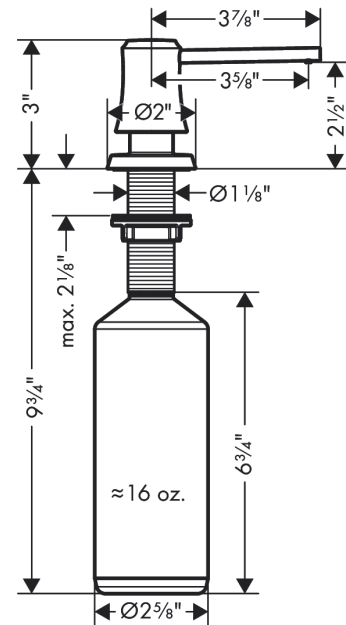

Joleena Soap Dispenser
 Finishes : **steel optic** Part no. : **04796800**

Description

Features

- Metal
- Bottle capacity 16 oz

Item details

List Price \$ 62.00

Product image

Scale drawing

Joleena
Soap Dispenser
 Finishes : **steel optic** Part no. : **04796800**

Exploded drawing

Year of production: >09/19

Joleena
Soap Dispenser
 Finishes : **steel optic** Part no. : **04796800**

Spare parts list

Year of production: >09/19

Pos.	Description	Part no.	Price	PU
1	pump	93535800	-	1
2	escutcheon	93285800	-	1
3	bottle for lotion dispenser	93278000	-	1