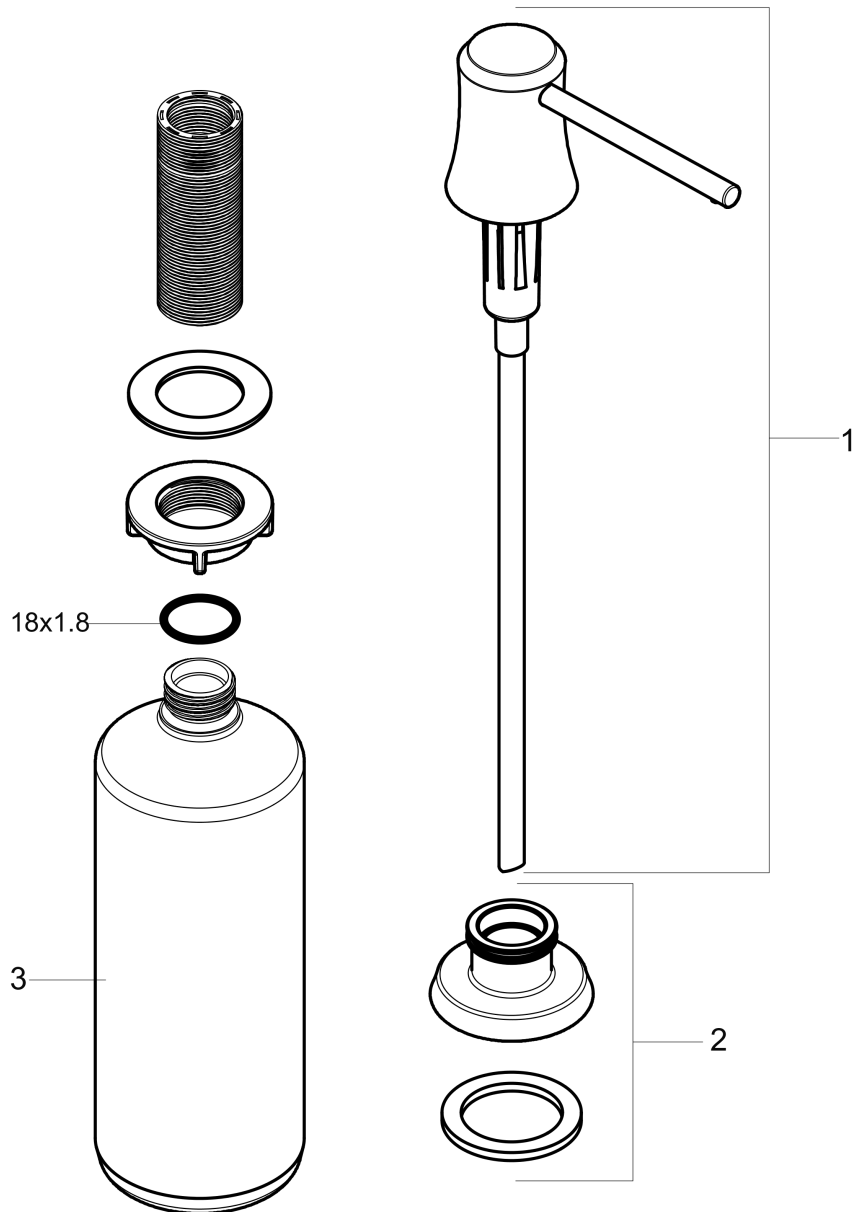

Joleena Soap Dispenser
 Finishes : **steel optic** Part no. : **04796800**

Description

Features

- Metal
- Bottle capacity 16 oz

Item details

List Price \$ 62.00

Product image

Scale drawing

Joleena
Soap Dispenser
 Finishes : **steel optic** Part no. : **04796800**

Exploded drawing

Year of production: >09/19

Joleena
Soap Dispenser
 Finishes : **steel optic** Part no. : **04796800**

Spare parts list

Year of production: >09/19

Pos.	Description	Part no.	Price	PU
1	pump	93535800	-	1
2	escutcheon	93285800	-	1
3	bottle for lotion dispenser	93278000	-	1