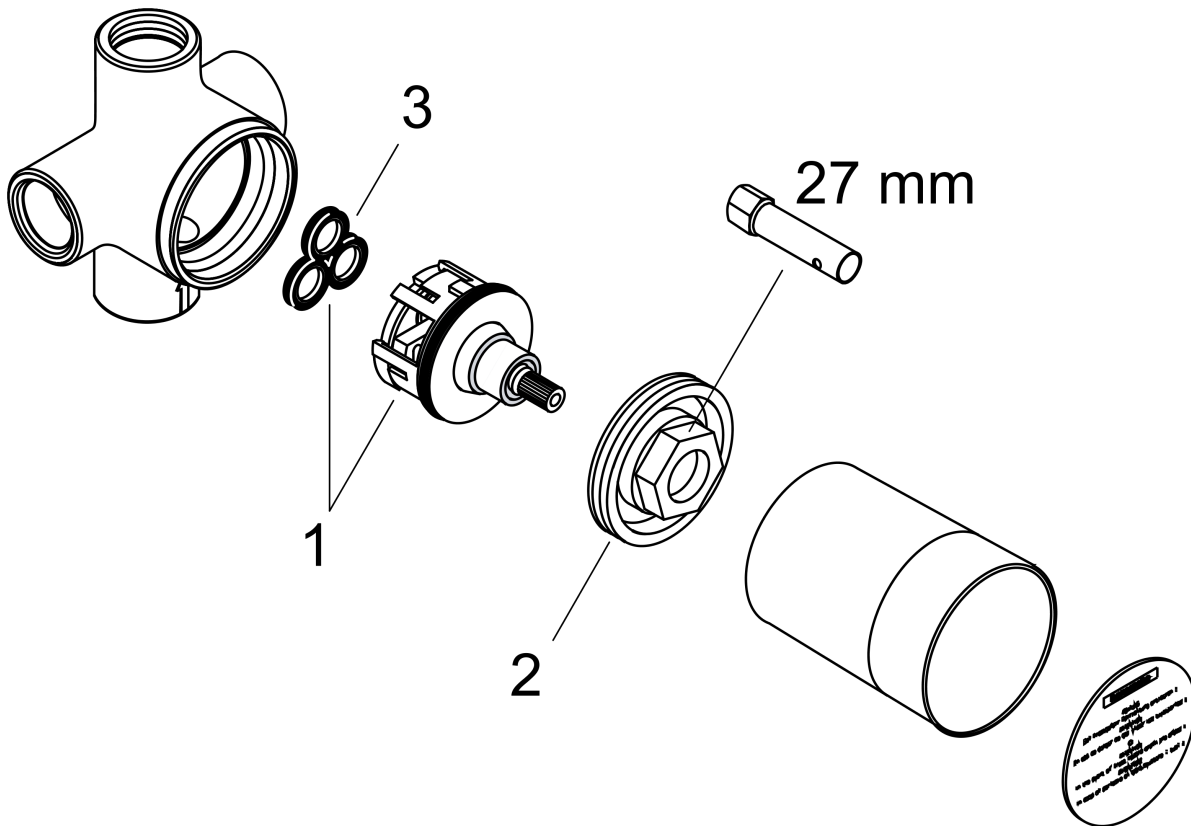

**Rough, Quattro 3-Way Diverter, 3/4"**  
 Finishes : n.a. Part no. : 15930181

**Description**

**Features**

- 1 inlet, 3 outlets
- 3/4" NPT
- Requires volume control
- Flow: 17 GPM (65.0 L/Min)

**Item details**

List Price \$ 257.00

**Compliance**

**Product image**

**Scale drawing**

**Rough, Quattro 3-Way Diverter, 3/4"**  
 Finishes : n.a. Part no. : 15930181

Exploded drawing

Year of production: >07/18

**Rough, Quattro 3-Way Diverter, 3/4"**  
 Finishes : n.a. Part no. : **15930181**

**Spare parts list**

Year of production: >07/18

Pos.	Description	Part no.	Price	PU
1	diverter unit	96604000	-	1
2	nut	97550000	-	1
3	sealing set	98798000	-	1
a	extension 25 mm	96370000	-	1