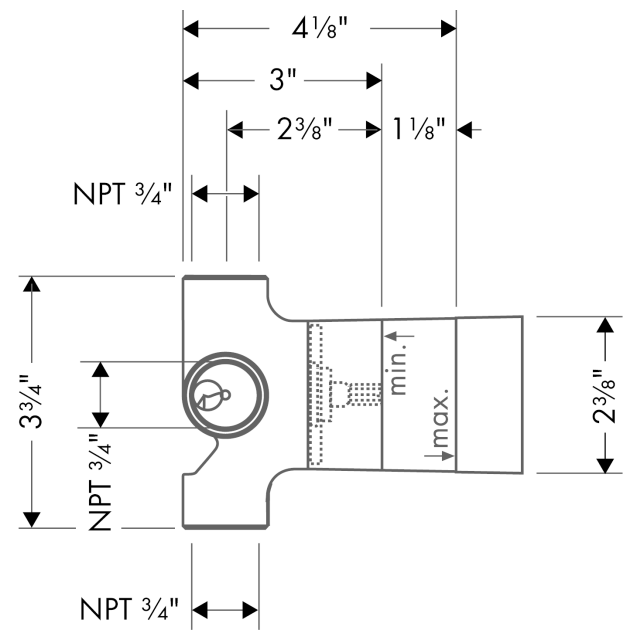

**Rough, Quattro 3-Way Diverter, 3/4"**  
 Finishes : n.a. Part no. : 15930181

**Description**

**Features**

- 1 inlet, 3 outlets
- 3/4" NPT
- Requires volume control
- Flow: 17 GPM (65.0 L/Min)

**Item details**

List Price \$ 257.00

**Compliance**

**Product image**

**Scale drawing**

**Rough, Quattro 3-Way Diverter, 3/4"**  
 Finishes : n.a. Part no. : 15930181

Exploded drawing

Year of production: >07/18

**Rough, Quattro 3-Way Diverter, 3/4"**  
 Finishes : n.a. Part no. : **15930181**

**Spare parts list**

Year of production: >07/18

Pos.	Description	Part no.	Price	PU
1	diverter unit	96604000	-	1
2	nut	97550000	-	1
3	sealing set	98798000	-	1
a	extension 25 mm	96370000	-	1