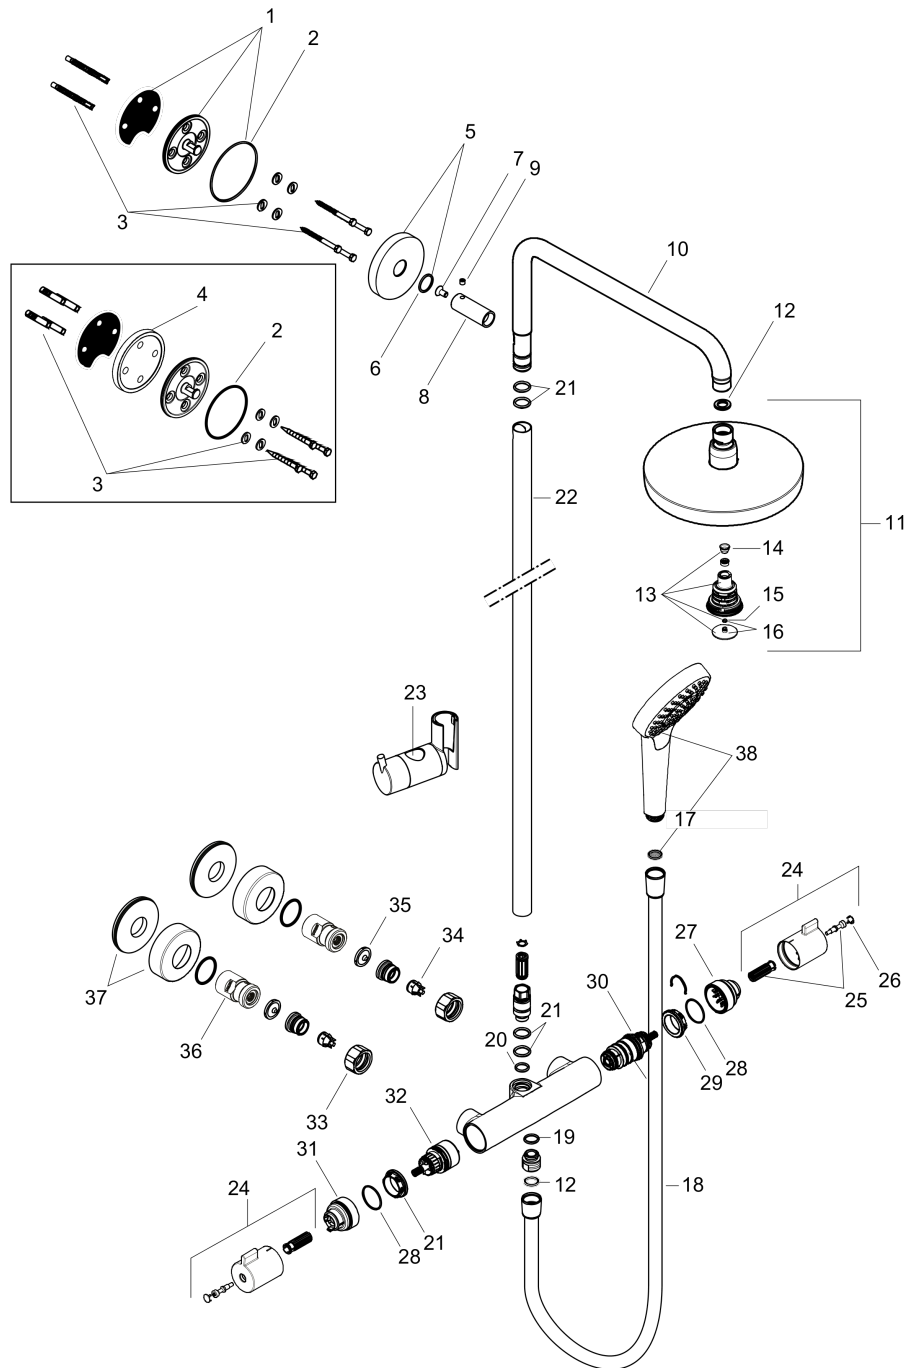

### Features

- Flow: 2.0 GPM (7.6 L/Min)
- Outlets may not be operated simultaneously
- Shower outlet flow: 2.0 GPM (7.6 L/min)
- Shower arm swivels left and right
- Anti-scald 100° safety stop
- Integrated volume control/diverter for 2 functions
- Exposed installation
- Thermostatic cartridge
- Built-in service stops

## Product image

## Scale drawing

**Croma Select S**  
**Showerpipe 180 2-Jet, 2.0 GPM**  
 Finishes : **brushed nickel** Part no. : **27254821**

Exploded drawing

Year of production: >03/16

#### Spare parts list

Year of production: >03/16

Pos.	Description	Part no.	Price	PU
1	wall flange	95687000	-	1
2	O-ring 72x2	98395000	-	1
3	mounting set	98716000	-	1
4	tile-matching-disk	98681000	-	1
5	escutcheon Ø 80 mm	95691820	-	1
6	O-ring 20x2	98165000	-	1
7	screw	92137000	-	1
8	sleeve	92166820	-	1
9	hollow set screw M6x5	98447000	-	1
10	showerhead cpl.	26523821	-	1
11	seal	98058000	-	1
12	filter	97735000	-	1
13	O-ring 3x1	98384000	-	1
14	handshower	26801821	-	1
15	filter packing	94246000	-	1
16	shower hose 1,60 m	28276823	-	1
17	O-ring 14x2	98129000	-	1
18	O-ring 12x2,25	98382000	-	1
19	O-ring 15x2,5	98131000	-	1
20	support, assy	97651820	-	1
21	handle	95836821	-	1
22	handle fixing set	95843001	-	1
23	cover cap	95433820	-	1
24	safety set for temperature control	95839001	-	1
25	O-ring 26x1,5	98390000	-	1
26	nut	98913000	-	1
27	thermostat cartridge	98282001	-	1
28	stop ring for flow control	95927000	-	1
29	shut off unit with selector	98283000	-	1
30	set of nuts	96157000	-	1
31	non return valve	96737000	-	1
32	filter packing	96922000	-	1
33	isolation valve	98341820	-	1
34	escutcheon	98340820	-	1
35	shower arm	92348820	-	1
36	selector assy	98343000	-	1
37	cover	98344000	-	1
38	pipe 973 mm	92468820	-	1