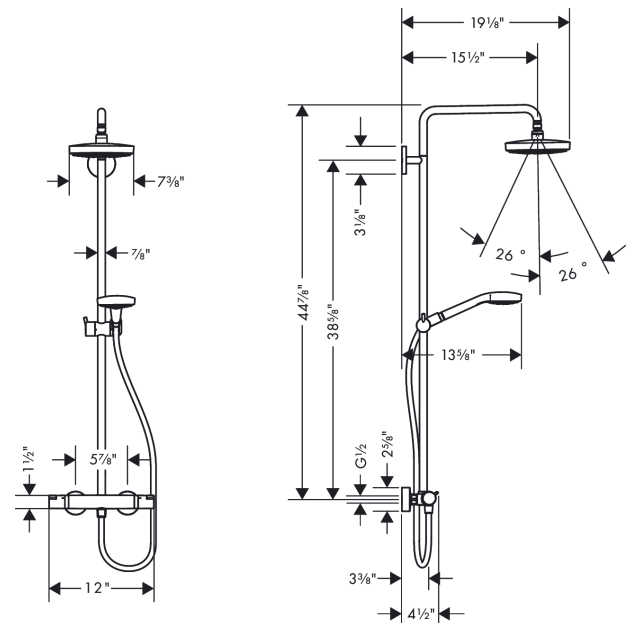

### Features

- Flow: 2.0 GPM (7.6 L/Min)
- Outlets may not be operated simultaneously
- Shower outlet flow: 2.0 GPM (7.6 L/min)
- Shower arm swivels left and right
- Anti-scald 100° safety stop
- Integrated volume control/diverter for 2 functions
- Exposed installation
- Thermostatic cartridge
- Built-in service stops

## Technology

## Scale drawing

**Croma Select S**  
**Showerpipe 180 2-Jet, 2.0 GPM**  
 Finishes : **brushed nickel** Part no. : **27254821**

Exploded drawing

Year of production: >03/16

#### Spare parts list

Year of production: >03/16

Pos.	Description	Part no.	Price	PU
1	wall flange	95687000	-	1
2	O-ring 72x2	98395000	-	1
3	mounting set	98716000	-	1
4	tile-matching-disk	98681000	-	1
5	escutcheon Ø 80 mm	95691820	-	1
6	O-ring 20x2	98165000	-	1
7	screw	92137000	-	1
8	sleeve	92166820	-	1
9	hollow set screw M6x5	98447000	-	1
10	showerhead cpl.	26523821	-	1
11	seal	98058000	-	1
12	filter	97735000	-	1
13	O-ring 3x1	98384000	-	1
14	handshower	26801821	-	1
15	filter packing	94246000	-	1
16	shower hose 1,60 m	28276823	-	1
17	O-ring 14x2	98129000	-	1
18	O-ring 12x2,25	98382000	-	1
19	O-ring 15x2,5	98131000	-	1
20	support, assy	97651820	-	1
21	handle	95836821	-	1
22	handle fixing set	95843001	-	1
23	cover cap	95433820	-	1
24	safety set for temperature control	95839001	-	1
25	O-ring 26x1,5	98390000	-	1
26	nut	98913000	-	1
27	thermostat cartridge	98282001	-	1
28	stop ring for flow control	95927000	-	1
29	shut off unit with selector	98283000	-	1
30	set of nuts	96157000	-	1
31	non return valve	96737000	-	1
32	filter packing	96922000	-	1
33	isolation valve	98341820	-	1
34	escutcheon	98340820	-	1
35	shower arm	92348820	-	1
36	selector assy	98343000	-	1
37	cover	98344000	-	1
38	pipe 973 mm	92468820	-	1