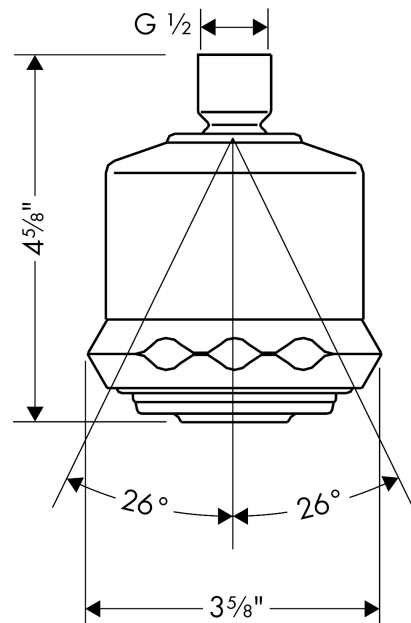

Clubmaster
Showerhead 3-Jet, 2.5 GPM
 Finishes : **chrome** Part no. : **28496001**

Description

Features

- 72 no-clog spray channels
- Spray modes: Full, Pulsating Massage, Soft spray
- Flow: 2.5 GPM (9.5 L/Min)

Item details

List Price \$ 227.00

Technology

Compliance

Product image

Scale drawing

Clubmaster
Showerhead 3-Jet, 2.5 GPM
Finishes : **chrome** Part no. : **28496001**

Exploded drawing

Year of production: >03/90

Clubmaster

Showerhead 3-Jet, 2.5 GPM

Finishes : **chrome** Part no. : **28496001**

Spare parts list

Year of production: >03/90

Pos.	Description	Part no.	Price	PU
1	rubber boot	96425000	-	1
2	filter packing	88649000	-	1
a	filter packing	94246000	-	1
b	service set	92027000	-	1
c	service tool	95055000	-	1