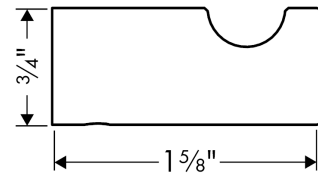

Scale drawing

Logis
Hook

Finishes : **chrome** Part no. : **40511000**

Exploded drawing

Year of production: >09/08

**Logis
Hook**

Finishes : **chrome** Part no. : **40511000**

Spare parts list

Year of production: >**09/08**

Pos.	Description	Part no.	Price	PU
1	hollow set screw M4x4	98540000	-	1
2	mounting set	96179000	-	1