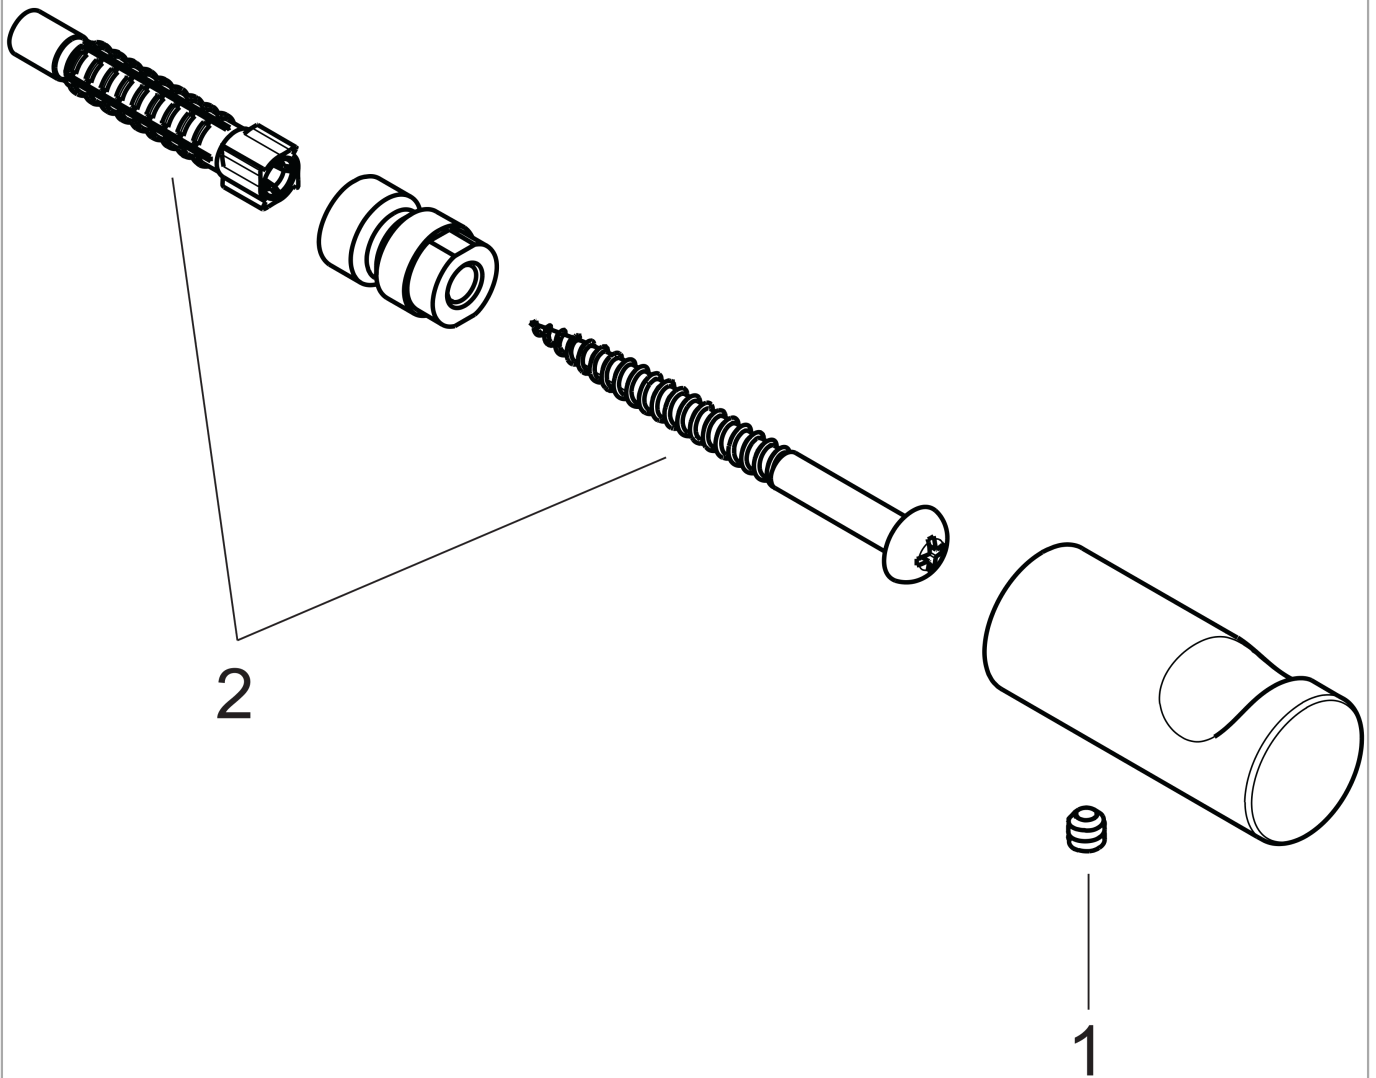

**Logis
Hook**

Finishes : **chrome** Part no. : **40511000**

Description

Features

- Brass
- Wall-mounted
- Metal holder

Item details

List Price \$ 33.00

Product image

Scale drawing

Logis
Hook

Finishes : **chrome** Part no. : **40511000**

Exploded drawing

Year of production: >09/08

**Logis
Hook**

Finishes : **chrome** Part no. : **40511000**

Spare parts list

Year of production: >**09/08**

Pos.	Description	Part no.	Price	PU
1	hollow set screw M4x4	98540000	-	1
2	mounting set	96179000	-	1