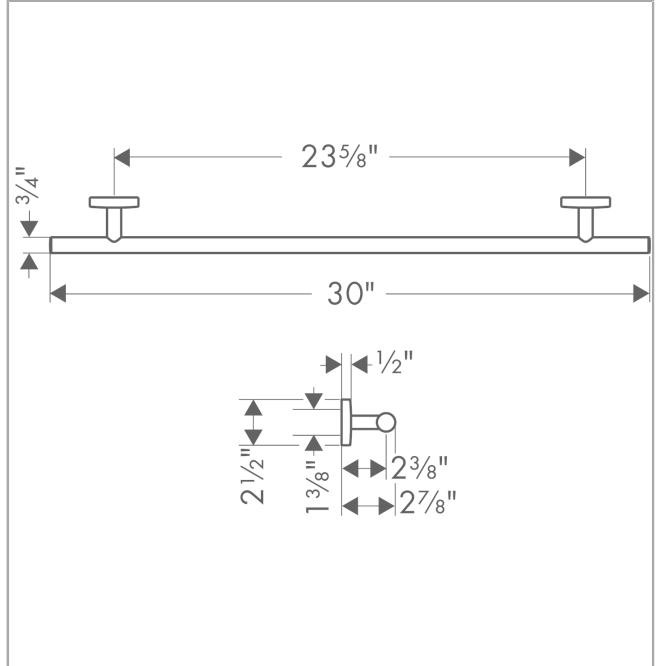

Logis

Towel Bar, 24"

Finishes : **brushed nickel** Part no. : **40516820**

Description

Features

- Brass
- Wall-mounted
- Metal holder

Item details

List Price \$ 162.00

Product image

Scale drawing

Logis

Towel Bar, 24"

Finishes : brushed nickel

Part no. : 40516820

Exploded drawing

Year of production: >11/08

Logis

Towel Bar, 24"

Finishes : **brushed nickel** Part no. : **40516820**

Spare parts list

Year of production: >11/08

Pos.	Description	Part no.	Price	PU
1	escutcheon	95108820	-	1
2	support element	98539000	-	1
3	hollow set screw M4x4	98540000	-	1
4	mounting set	96179000	-	1