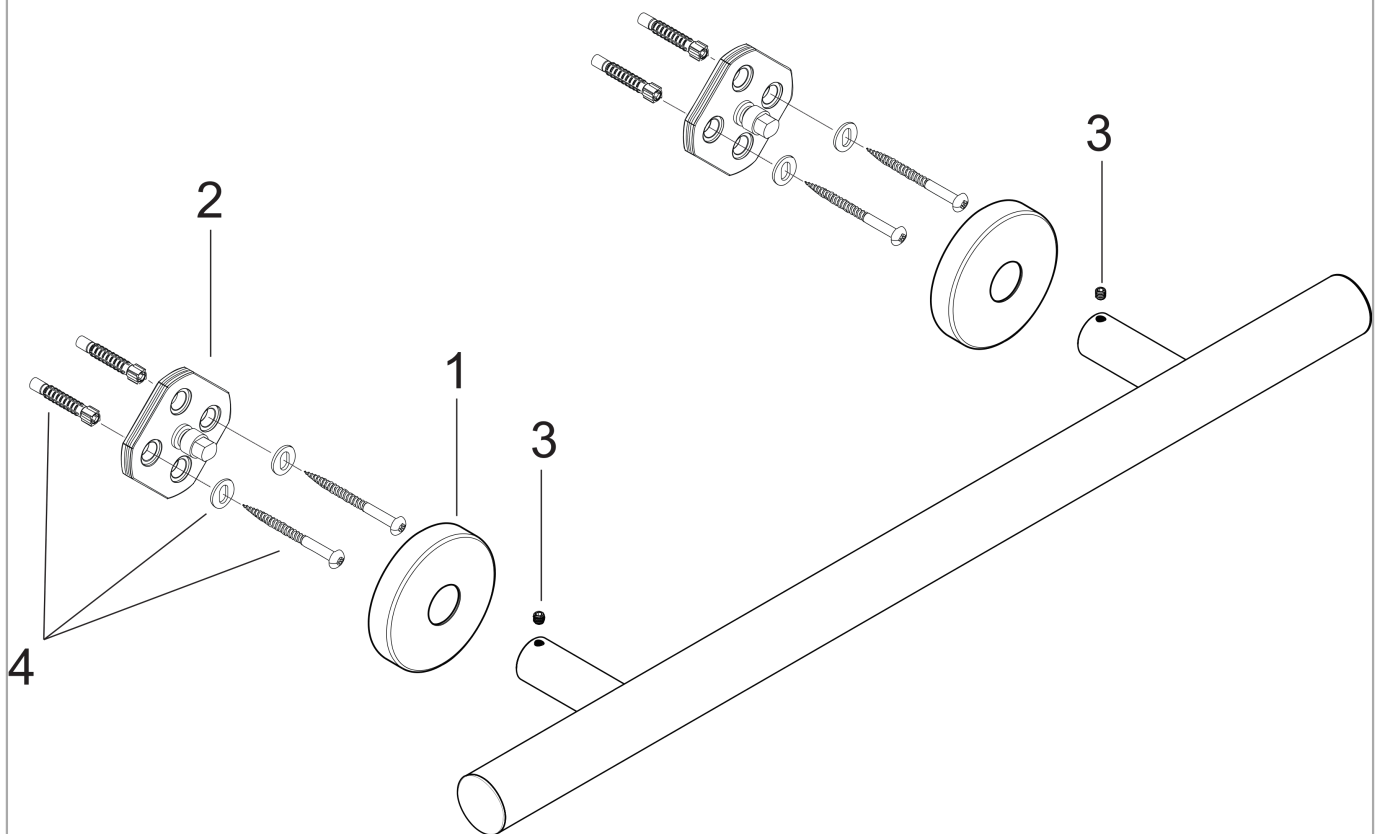

Logis

Towel Bar, 24"

Finishes : **brushed nickel** Part no. : **40516820**

Description

Features

- Brass
- Wall-mounted
- Metal holder

Item details

List Price \$ 162.00

Product image

Scale drawing

Logis

Towel Bar, 24"

Finishes : brushed nickel

Part no. : 40516820

Exploded drawing

Year of production: >11/08

Logis

Towel Bar, 24"

Finishes : **brushed nickel** Part no. : **40516820**

Spare parts list

Year of production: >11/08

Pos.	Description	Part no.	Price	PU
1	escutcheon	95108820	-	1
2	support element	98539000	-	1
3	hollow set screw M4x4	98540000	-	1
4	mounting set	96179000	-	1