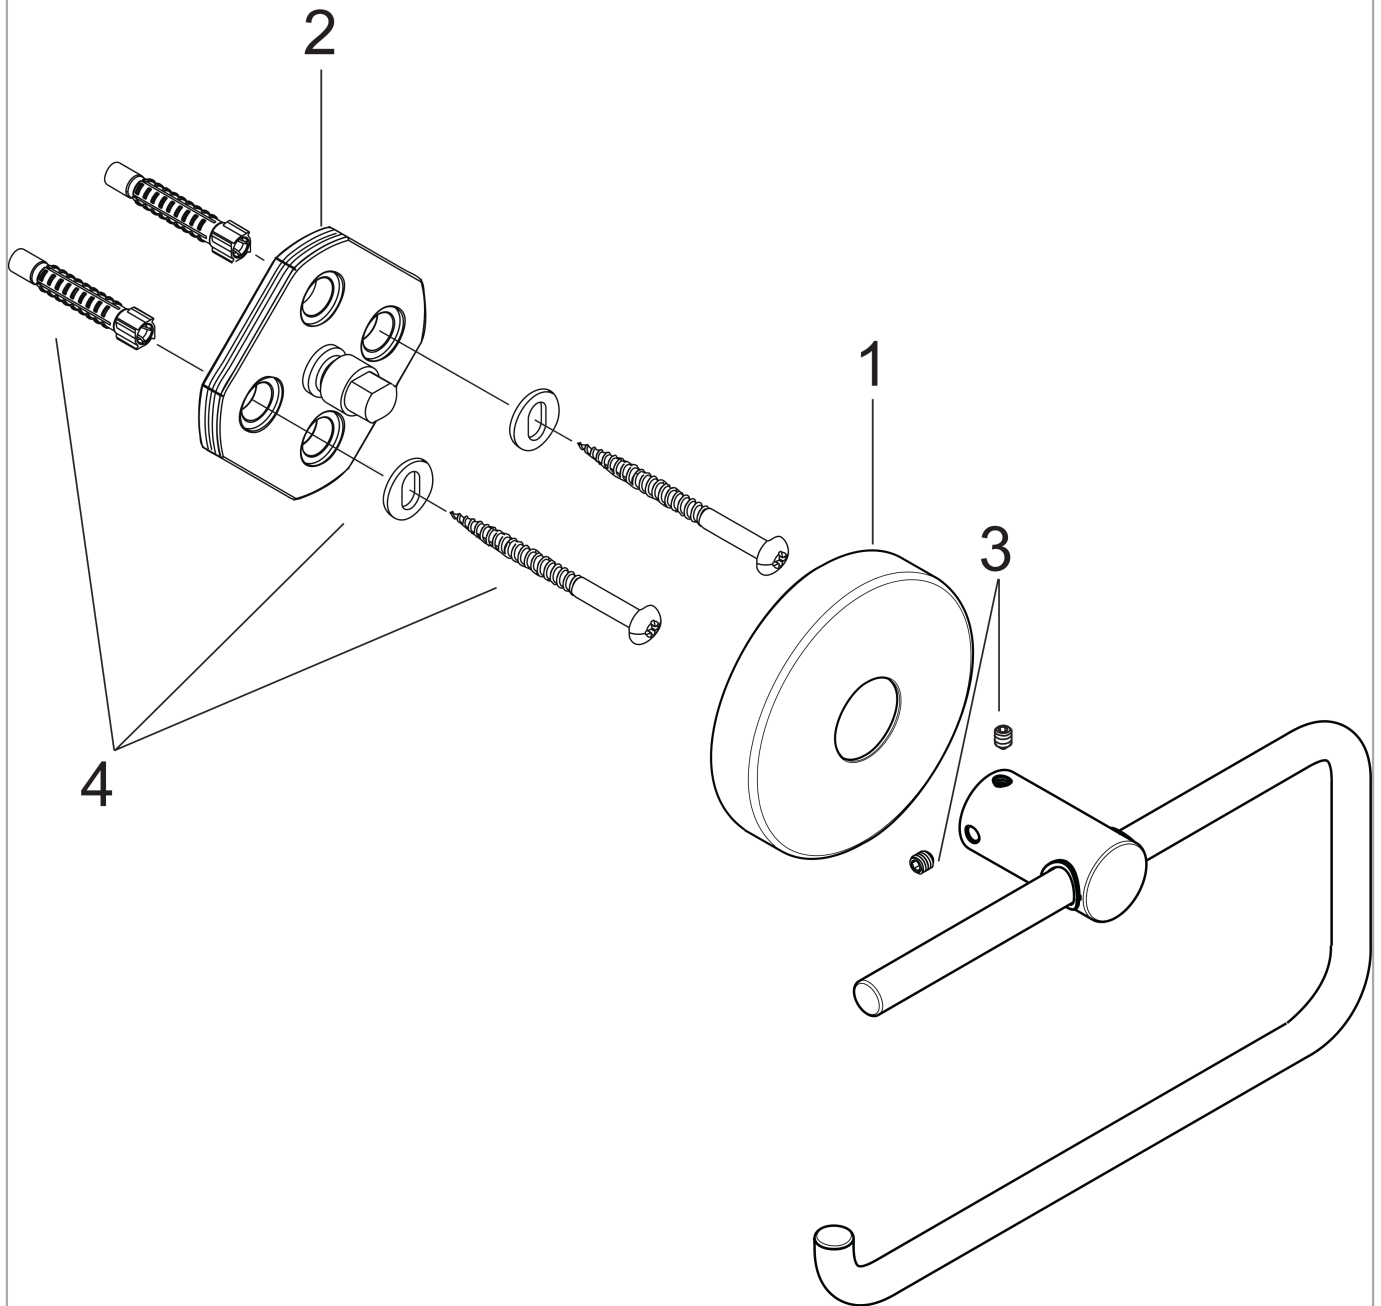

**Logis**

**Toilet Paper Holder**

Finishes : **brushed nickel** Part no. : **40526820**

**Description**

**Features**

- Brass
- Wall-mounted
- Metal holder

**Item details**

List Price \$ 141.00

**Product image**

**Scale drawing**

**Logis**  
**Toilet Paper Holder**

Finishes : **brushed nickel** Part no. : **40526820**

**Exploded drawing**

Year of production: >11/08

**Logis**

**Toilet Paper Holder**

Finishes : **brushed nickel** Part no. : **40526820**

**Spare parts list**

Year of production: >11/08

Pos.	Description	Part no.	Price	PU
1	escutcheon	98538820	-	1
2	support element	98539000	-	1
3	hollow set screw M4x4	98540000	-	1
4	mounting set	96179000	-	1