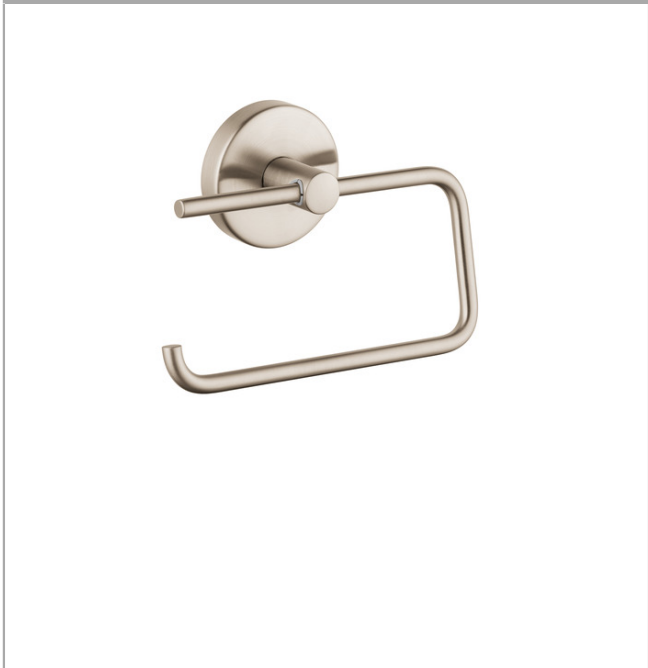

**Logis**

**Toilet Paper Holder**

Finishes : **brushed nickel** Part no. : **40526820**

**Description**

**Features**

- Brass
- Wall-mounted
- Metal holder

**Item details**

List Price \$ 141.00

**Product image**

**Scale drawing**

**Logis**  
**Toilet Paper Holder**

Finishes : **brushed nickel** Part no. : **40526820**

**Exploded drawing**

Year of production: >11/08

**Logis**

**Toilet Paper Holder**

Finishes : **brushed nickel** Part no. : **40526820**

**Spare parts list**

Year of production: >11/08

Pos.	Description	Part no.	Price	PU
1	escutcheon	98538820	-	1
2	support element	98539000	-	1
3	hollow set screw M4x4	98540000	-	1
4	mounting set	96179000	-	1