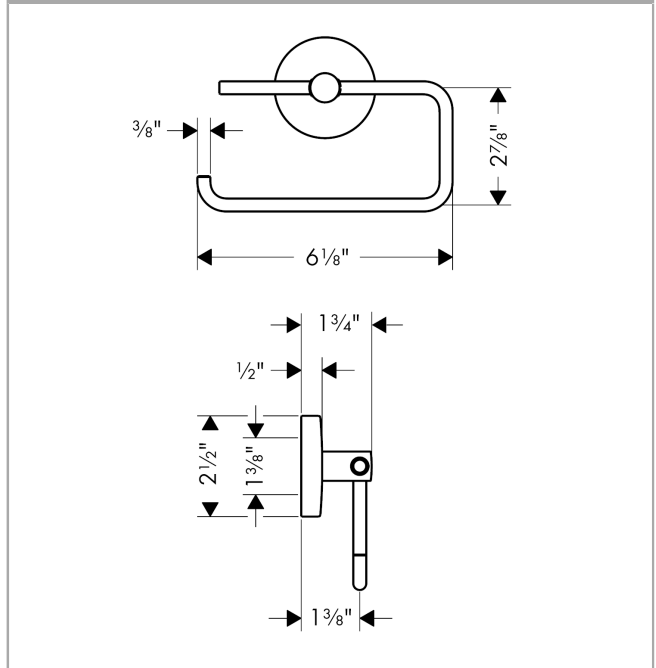

**Logis**

**Toilet Paper Holder**

Finishes : **brushed nickel** Part no. : **40526820**

**Description**

**Features**

- Brass
- Wall-mounted
- Metal holder

**Item details**

List Price \$ 141.00

**Product image**

**Scale drawing**

**Logis**  
**Toilet Paper Holder**

Finishes : **brushed nickel** Part no. : **40526820**

**Exploded drawing**

Year of production: >11/08

**Logis**

**Toilet Paper Holder**

Finishes : **brushed nickel** Part no. : **40526820**

**Spare parts list**

Year of production: >11/08

Pos.	Description	Part no.	Price	PU
1	escutcheon	98538820	-	1
2	support element	98539000	-	1
3	hollow set screw M4x4	98540000	-	1
4	mounting set	96179000	-	1