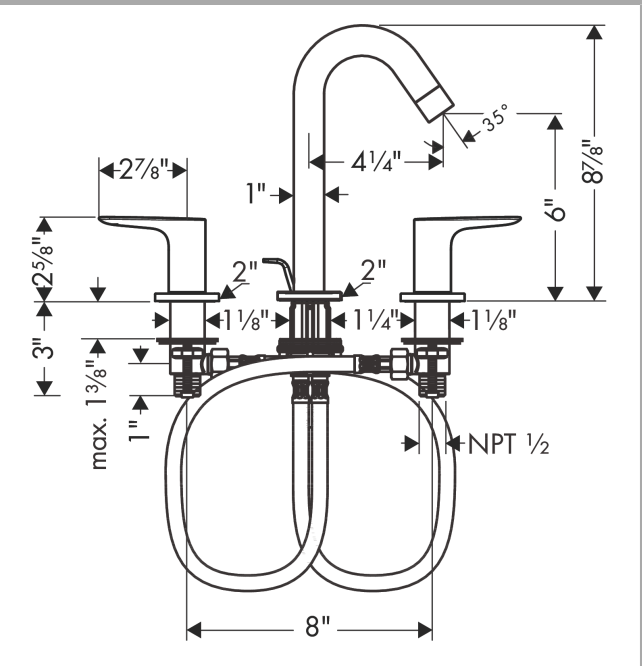

Logis

Widespread Faucet 150 with Pop-Up Drain, 1.2 GPM

Finishes : **brushed nickel** Part no. : **71533821**

Description

Features

- Aerated spray
- Flow: 1.2 GPM (4.5 L/Min)
- 90° ceramic valves
- Includes pop-up drain

Item details

List Price \$ 444.00

Technology

Compliance

Product image

Scale drawing

Logis

Widespread Faucet 150 with Pop-Up Drain, 1.2 GPM

Finishes : brushed nickel Part no. : 71533821

Exploded drawing

Year of production: >07/16

Logis

Widespread Faucet 150 with Pop-Up Drain, 1.2 GPM

Finishes : **brushed nickel** Part no. : **71533821**

Spare parts list

Year of production: >07/16

Pos.	Description	Part no.	Price	PU
1	spout cpl.	95339820	-	1
2	aerator M24x1 (4,5 l/min)	92812820	-	1
3	escutcheon for spout	97505820	-	1
4	O-ring 40x3	92634000	-	1
5	O-ring 11x2	98127000	-	1
6	fixing set (Ø 32)	13961000	-	1
7	lever collar	97548000	-	1
8	connection hose 18½" M8x0,75 3/8"	96321001	-	1
9	stop valve cpl.	97357001	-	1
10	shut off unit left closing	94008000	-	1
11	shut off unit right closing	94009000	-	1
12	escutcheon Ø 52 mm	97285820	-	1
13	set of color-rings cold / hot water	92225000	-	1
14	handle fixing set	94184000	-	1
15	pull rod	96657820	-	1
a	pop up waste	88509820	-	1