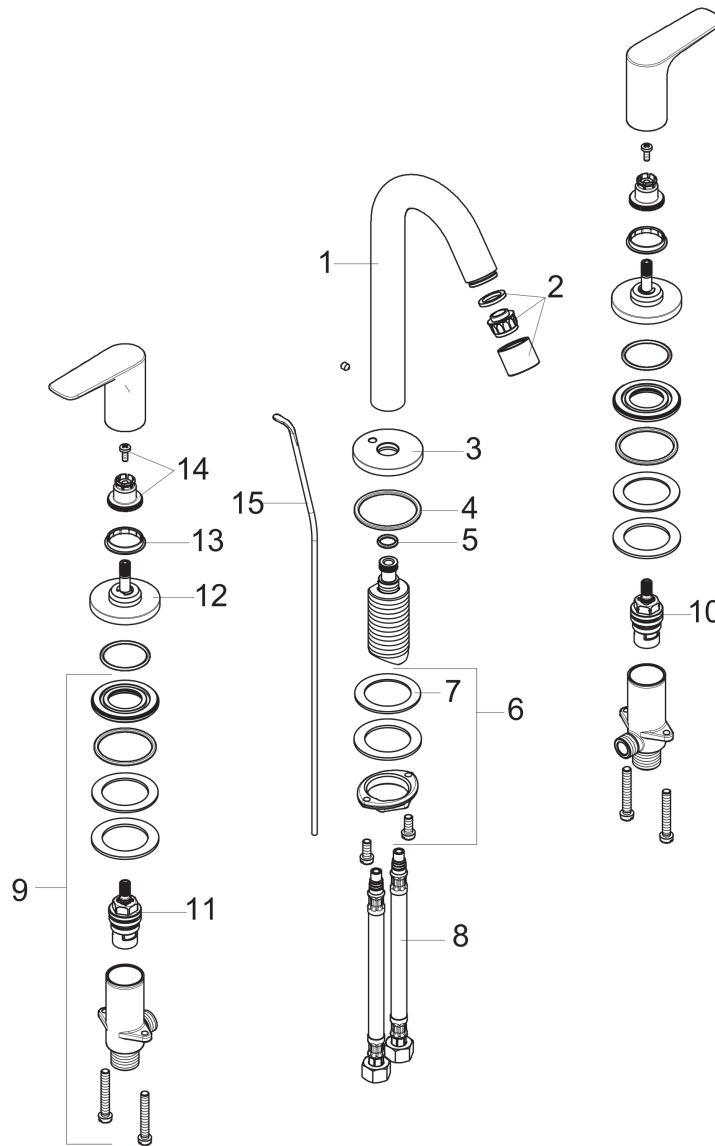

Logis

Widespread Faucet 150 with Pop-Up Drain, 1.2 GPM

Finishes : **brushed nickel** Part no. : **71533821**

Description

Features

- Aerated spray
- Flow: 1.2 GPM (4.5 L/Min)
- 90° ceramic valves
- Includes pop-up drain

Item details

List Price \$ 444.00

Technology

Compliance

Product image

Scale drawing

Logis

Widespread Faucet 150 with Pop-Up Drain, 1.2 GPM

Finishes : brushed nickel Part no. : 71533821

Exploded drawing

Year of production: >07/16

Logis

Widespread Faucet 150 with Pop-Up Drain, 1.2 GPM

Finishes : **brushed nickel** Part no. : **71533821**

Spare parts list

Year of production: >07/16

Pos.	Description	Part no.	Price	PU
1	spout cpl.	95339820	-	1
2	aerator M24x1 (4,5 l/min)	92812820	-	1
3	escutcheon for spout	97505820	-	1
4	O-ring 40x3	92634000	-	1
5	O-ring 11x2	98127000	-	1
6	fixing set (Ø 32)	13961000	-	1
7	lever collar	97548000	-	1
8	connection hose 18½" M8x0,75 3/8"	96321001	-	1
9	stop valve cpl.	97357001	-	1
10	shut off unit left closing	94008000	-	1
11	shut off unit right closing	94009000	-	1
12	escutcheon Ø 52 mm	97285820	-	1
13	set of color-rings cold / hot water	92225000	-	1
14	handle fixing set	94184000	-	1
15	pull rod	96657820	-	1
a	pop up waste	88509820	-	1