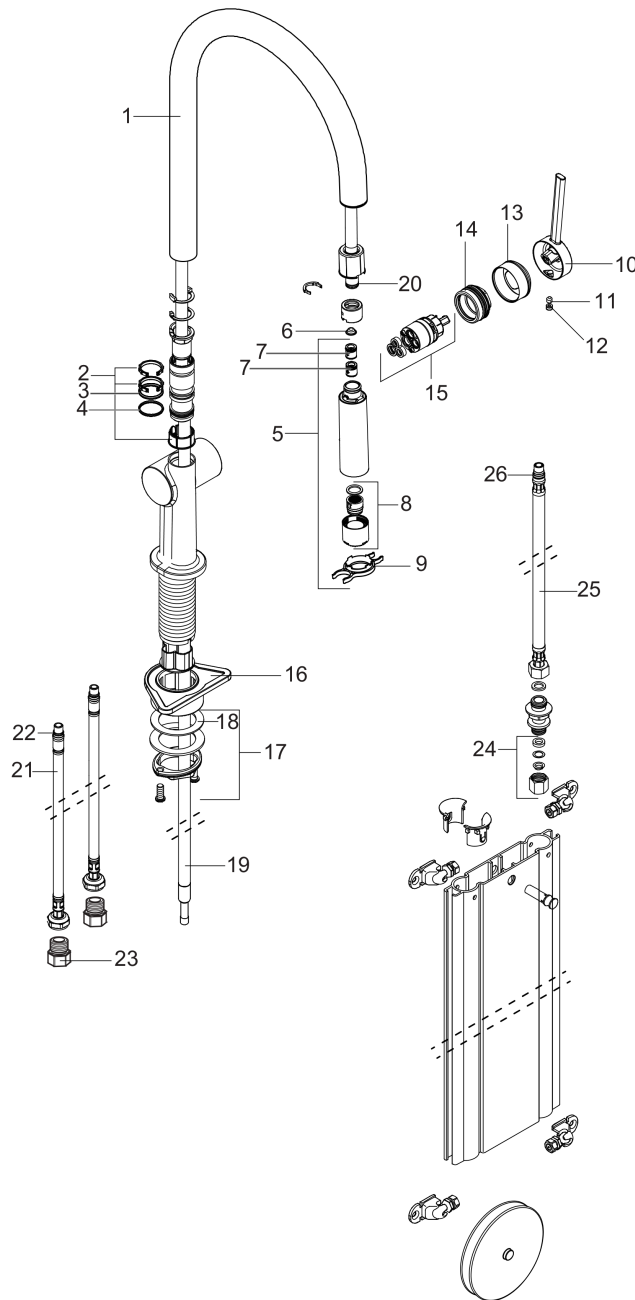

**Talis N**  
**HighArc Kitchen Faucet, O-Style 2-Spray Pull-Down with sBox, 1.75 GPM**  
 Finishes : **matte black** Part no. : **72801671**

**Description**

**Features**

- Consists of: Single lever kitchen mixer, hose box
- Swivel range adjustable in 4 steps 60°, 110°, 150° or 360°
- Aerated spray, needle spray
- Toggle spray diverter
- MagFit magnetic sprayhead docking
- Single-hole installation
- Flow: 1.75 GPM (6.6 L/Min)
- Ceramic cartridge
- 3/8" connections
- Integrated double backflow prevention
- sBox for smooth, protected hose guidance in the cabinet
- extension length up to 30" (76cm)
- Single lever kitchen mixer, connection hoses, Fastening set, Assembly instructions

**Item details**

List Price \$ 804.00

**Technology**

**Compliance**

**Product image**

**Scale drawing**

**Talis N**  
**HighArc Kitchen Faucet, O-Style 2-Spray Pull-Down with sBox, 1.75 GPM**  
 Finishes : **matte black** Part no. : **72801671**

## Talis N

HighArc Kitchen Faucet, O-Style 2-Spray Pull-Down with sBox, 1.75 GPM

Finishes : **matte black** Part no. : **72801671**

### Spare parts list

Year of production: >06/20

Pos.	Description	Part no.	Price	PU
1	spout cpl.	93739670	-	1
2	set of lever collars	98365000	-	1
3	O-ring 19x2	98426000	-	1
4	O-ring 20x1,5	98197000	-	1
5	handspray	93741671	-	1
6	filter	98516000	-	1
7	non return valve DW 10	96456000	-	1
8	spray former	93342001	-	1
9	service tool	95910000	-	1
10	handle	93736670	-	1
11	hollow set screw M5x5	98446000	-	1
12	screw cover	93735610	-	1
13	flange	93737670	-	1
14	nut	93738000	-	1
15	cartridge, assy	93740000	-	1
16	support	97523000	-	1
17	fixing set (Ø 34)	95049000	-	1
18	lever collar	97548000	-	1
19	hose	93754000	-	1
20	O-ring 8x2	98112000	-	1
21	connection hose 900 mm M8x0,75 G3/8	93746000	-	1
22	O-ring 6,6x1,6	93019000	-	1
23	adapter for connection hose	88802000	-	1
24	squeezing connection	96099000	-	1
25	connection hose 450 mm M8x0,75 G3/8	97206000	-	1
26	O-ring 7x1,5	98422000	-	1
a	extension set	43333000	-	1