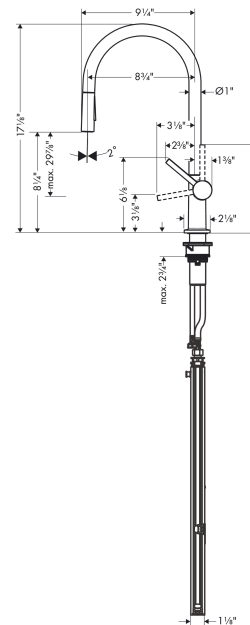

**Talis N**  
**HighArc Kitchen Faucet, O-Style 2-Spray Pull-Down with sBox, 1.75 GPM**  
 Finishes : **matte black** Part no. : **72801671**

**Description**

**Features**

- Consists of: Single lever kitchen mixer, hose box
- Swivel range adjustable in 4 steps 60°, 110°, 150° or 360°
- Aerated spray, needle spray
- Toggle spray diverter
- MagFit magnetic sprayhead docking
- Single-hole installation
- Flow: 1.75 GPM (6.6 L/Min)
- Ceramic cartridge
- 3/8" connections
- Integrated double backflow prevention
- sBox for smooth, protected hose guidance in the cabinet
- extension length up to 30" (76cm)
- Single lever kitchen mixer, connection hoses, Fastening set, Assembly instructions

**Item details**

List Price \$ 804.00

**Technology**

**Compliance**

**Product image**

**Scale drawing**

**Talis N**  
**HighArc Kitchen Faucet, O-Style 2-Spray Pull-Down with sBox, 1.75 GPM**  
 Finishes : **matte black** Part no. : **72801671**

## Talis N

HighArc Kitchen Faucet, O-Style 2-Spray Pull-Down with sBox, 1.75 GPM

Finishes : **matte black** Part no. : **72801671**

### Spare parts list

Year of production: >06/20

Pos.	Description	Part no.	Price	PU
1	spout cpl.	93739670	-	1
2	set of lever collars	98365000	-	1
3	O-ring 19x2	98426000	-	1
4	O-ring 20x1,5	98197000	-	1
5	handspray	93741671	-	1
6	filter	98516000	-	1
7	non return valve DW 10	96456000	-	1
8	spray former	93342001	-	1
9	service tool	95910000	-	1
10	handle	93736670	-	1
11	hollow set screw M5x5	98446000	-	1
12	screw cover	93735610	-	1
13	flange	93737670	-	1
14	nut	93738000	-	1
15	cartridge, assy	93740000	-	1
16	support	97523000	-	1
17	fixing set (Ø 34)	95049000	-	1
18	lever collar	97548000	-	1
19	hose	93754000	-	1
20	O-ring 8x2	98112000	-	1
21	connection hose 900 mm M8x0,75 G3/8	93746000	-	1
22	O-ring 6,6x1,6	93019000	-	1
23	adapter for connection hose	88802000	-	1
24	squeezing connection	96099000	-	1
25	connection hose 450 mm M8x0,75 G3/8	97206000	-	1
26	O-ring 7x1,5	98422000	-	1
a	extension set	43333000	-	1