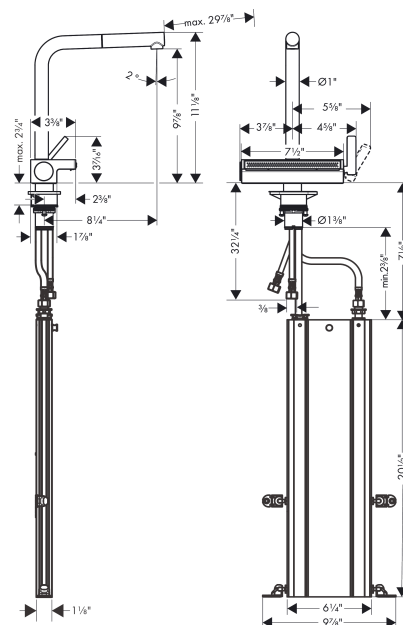

#### Features

- Consists of: Single lever kitchen mixer
- Swivel range adjustable in 3 steps: 60°, 110° or 150°
- Laminar spray, SatinFlow
- Change between SatinFlow and pull-out sprayer at the touch of a button
- MagFit magnetic sprayhead docking
- Single-hole installation, recommendation: the middle of tap hole drilling should be max. 45 mm from the back side of of the bowl
- Flow: 1.75 GPM (6.6 L/Min)
- Ceramic cartridge
- 3/8" connections
- Integrated double backflow prevention
- sBox for smooth, protected hose guidance in the cabinet
- extension length up to 30" (76cm)
- 1 3/8" Mounting hole required, recommendation: the middle of tap hole drilling should be max. 45 mm from the back side of of the bowl
- Single lever kitchen mixer, sBox, Assembly instructions

### Scale drawing

**Aquno Select**  
**Kitchen Faucet, 2-Spray Pull-Out with sBox, 1.75 GPM**  
 Finishes : **chrome** Part no. : **73830001**

Exploded drawing

Year of production: >06/20

**Aquino Select**  
**Kitchen Faucet, 2-Spray Pull-Out with sBox, 1.75 GPM**  
 Finishes : **chrome** Part no. : **73830001**