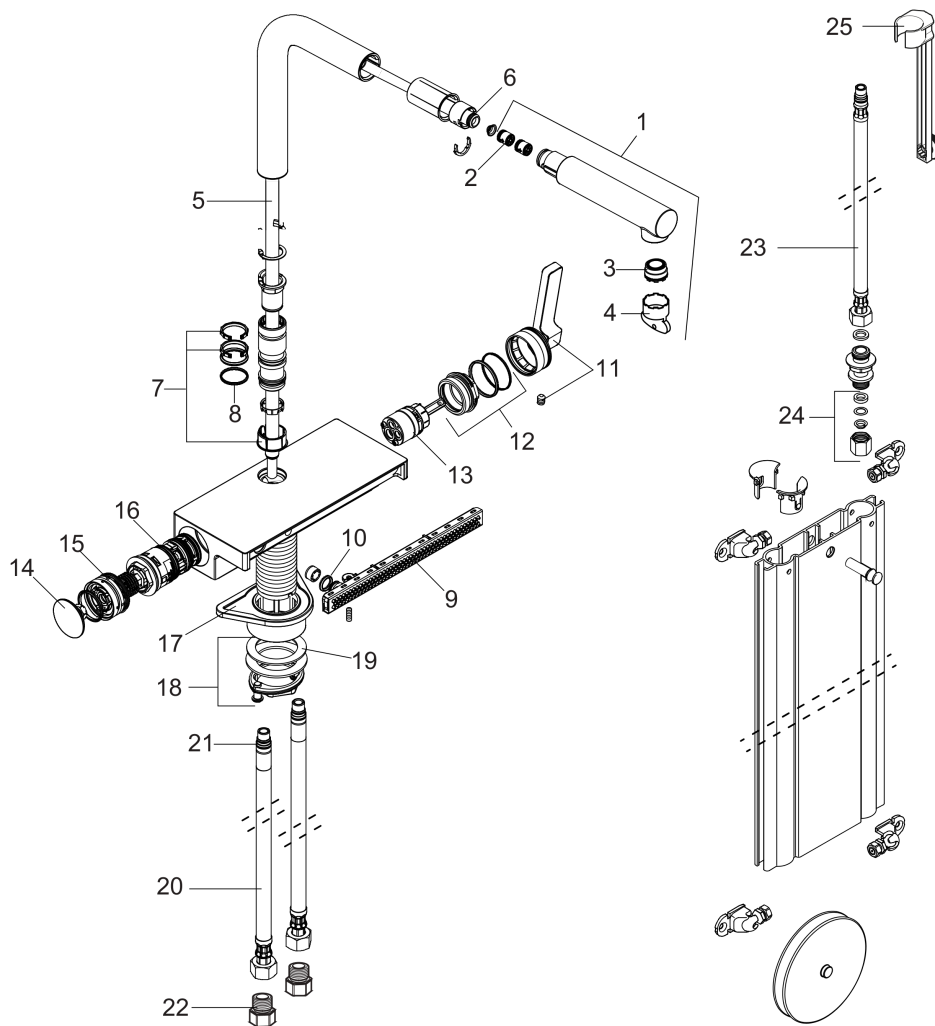

### Product image

### Scale drawing

**Aquno Select**  
**Kitchen Faucet, 2-Spray Pull-Out with sBox, 1.75 GPM**  
 Finishes : **chrome** Part no. : **73830001**

Exploded drawing

Year of production: >06/20

**Aquino Select**  
**Kitchen Faucet, 2-Spray Pull-Out with sBox, 1.75 GPM**  
 Finishes : **chrome** Part no. : **73830001**

## Spare parts list

Year of production: >06/20

Pos.	Description	Part no.	Price	PU
1	handspray	93751001	-	1
2	non return valve DW 10	96456000	-	1
3	spray former	93748001	-	1
4	service tool	93750000	-	1
5	hose	93815000	-	1
6	O-ring 8x2	98112000	-	1
7	set of lever collars	98365000	-	1
8	O-ring 19x2	98426000	-	1
9	spray head cpl.	93781000	-	1
10	O-ring 10x2	98170000	-	1
11	handle	93776000	-	1
12	nut	92926000	-	1
13	cartridge, assy	93183000	-	1
14	cover	93777000	-	1
15	spring with sleeve	93782000	-	1
16	selector assy	93558000	-	1
17	support	97523000	-	1
18	fixing set (Ø 34)	95049000	-	1
19	lever collar	97548000	-	1
20	connection hose 900 mm M10x1 G3/8	93780000	-	1
21	O-ring 8x1,75	97827000	-	1
22	adapter for connection hose	88802000	-	1
23	connection hose 450 mm M10x1 G3/8	96507000	-	1
24	squeezing connection	96099000	-	1
25	extension set	43333000	-	1