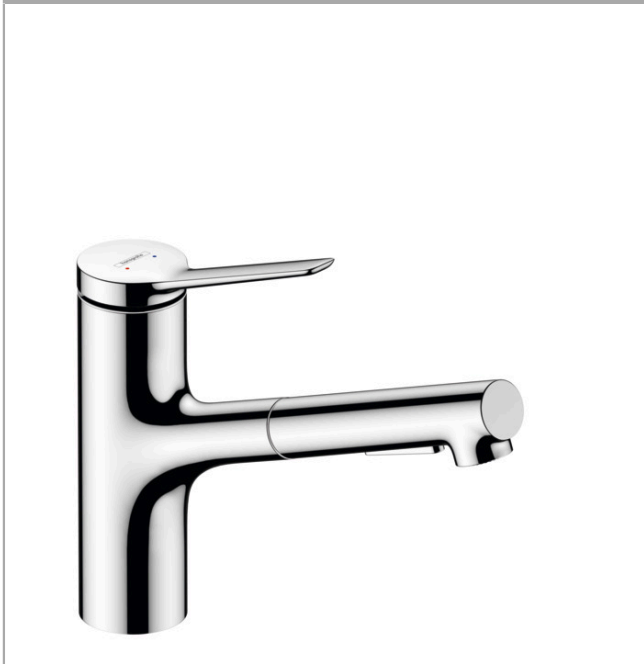

Zesis M33
Kitchen Faucet, 2-Spray Pull-Out, 1.75GPM
Finishes : **chrome** Part no. : **74800001**

Description

Features

- Swivel range 150°
- Aerated spray, needle spray
- Toggle spray diverter
- deck mounted
- Flow: 1.75 GPM (6.6 L/Min)
- Ceramic cartridge
- 3/8" connections
- Integrated double backflow prevention
- extension length up to 30" (50cm)
- Single lever kitchen mixer, connection hoses, Fastening set, Assembly instructions

Item details

List Price $ 380.00

Technology

Design awards

Compliance

Product image